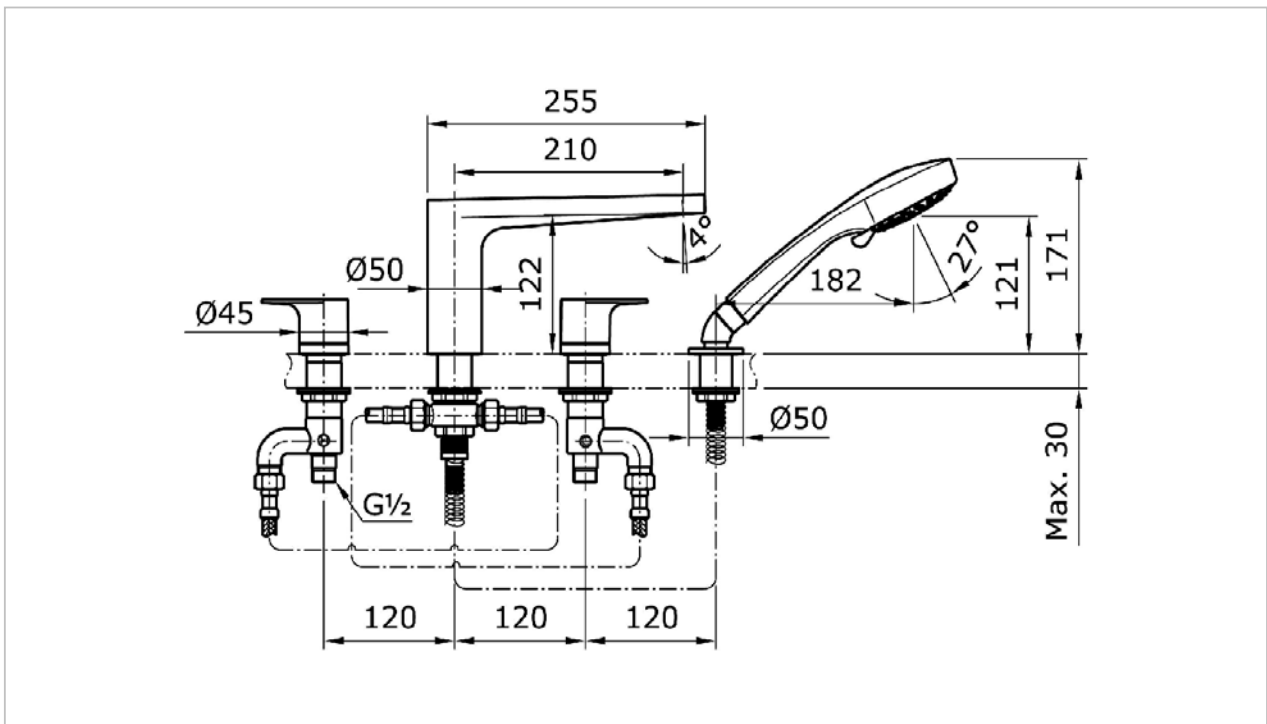

TOTO

FAUCET&SHOWER

TTMR201MFK

"Rei R" Bath Filler & Shower Set

Product Features

4 Holes Bath & Shower Set

Suggestion Fittings & Parts

Remark : We reserve the right to change some parts for suitability.