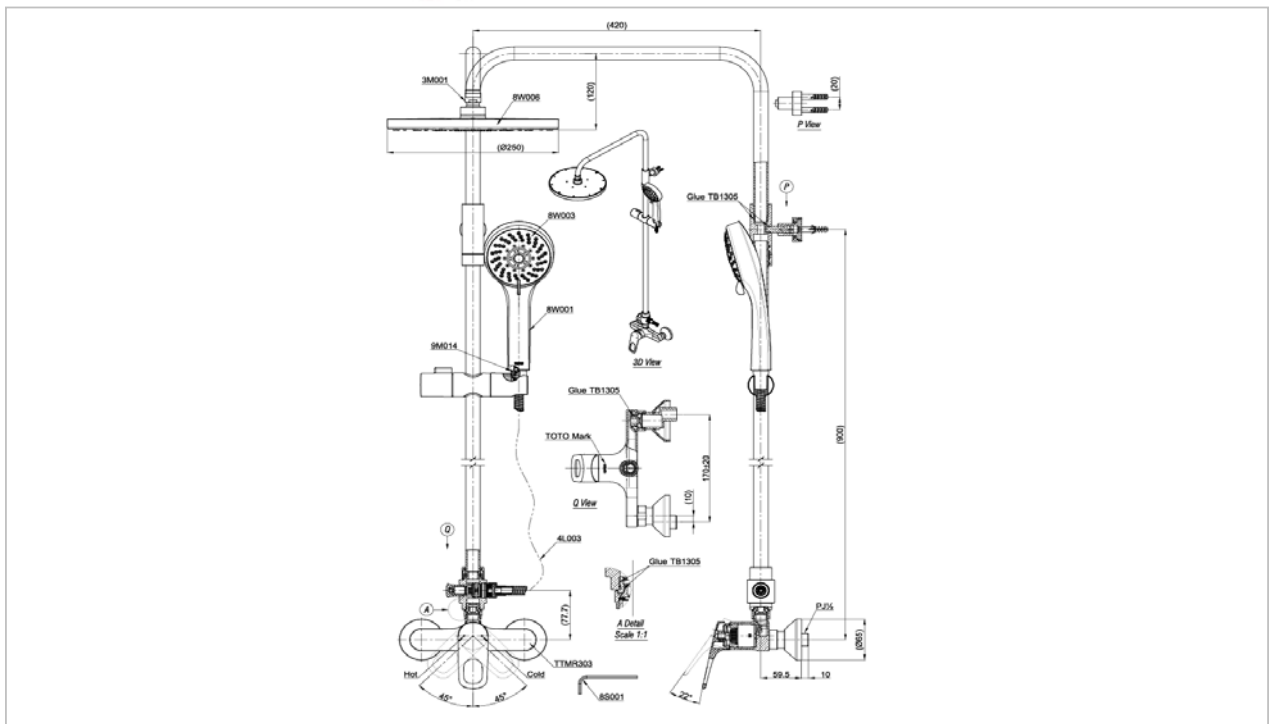

TOTO

FAUCET&SHOWER

TTMR305SMFK

Shower Column

Product Features

Suggestion Fittings & Parts

Remark : We reserve the right to change some parts for suitability.

TOTO MANUFACTURING (THAILAND) CO.,LTD