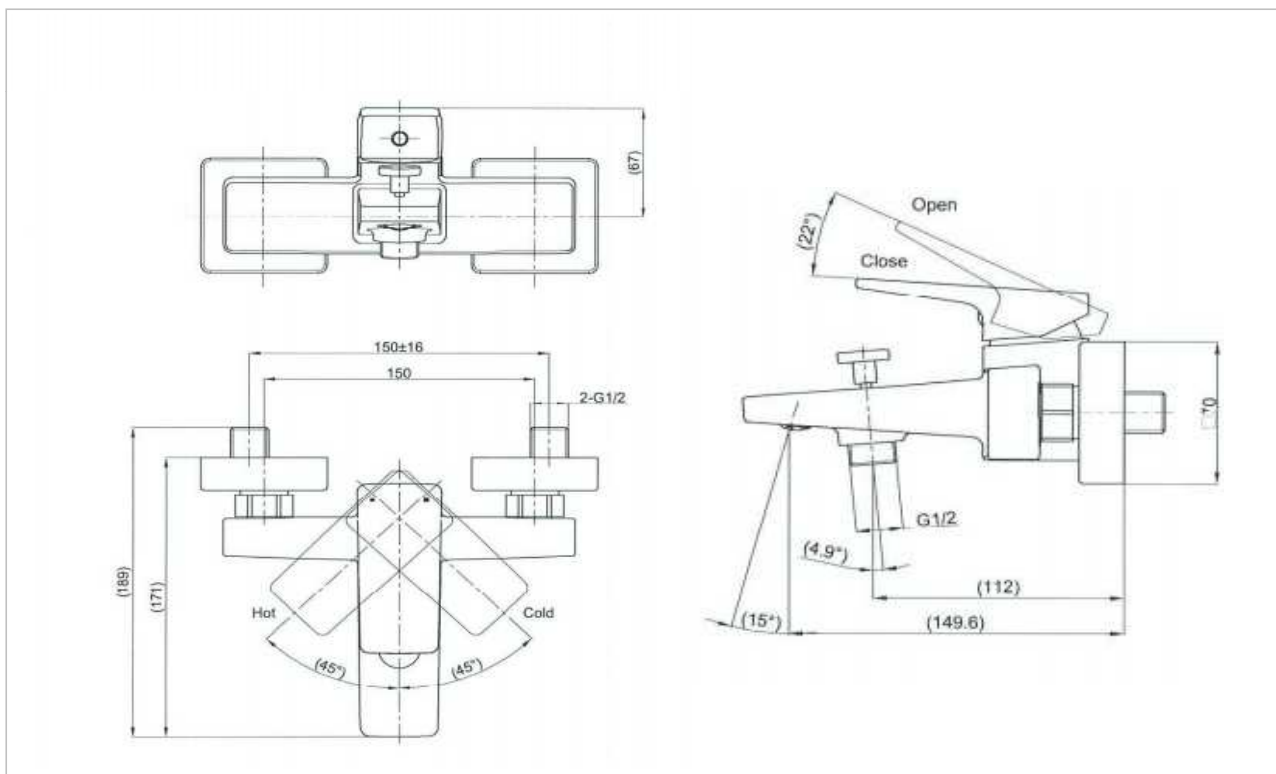

TOTO

FAUCET

TTMR307K

"Rufice" Combination Single Lever Bath Mixer

Product Features

Water Inlet : Hot & Cold
Material : Brass
Finish : Nickel Chrome
Diverter : With Diverter
Water Pressure : 0.05 Mpa ~ 0.75 Mpa