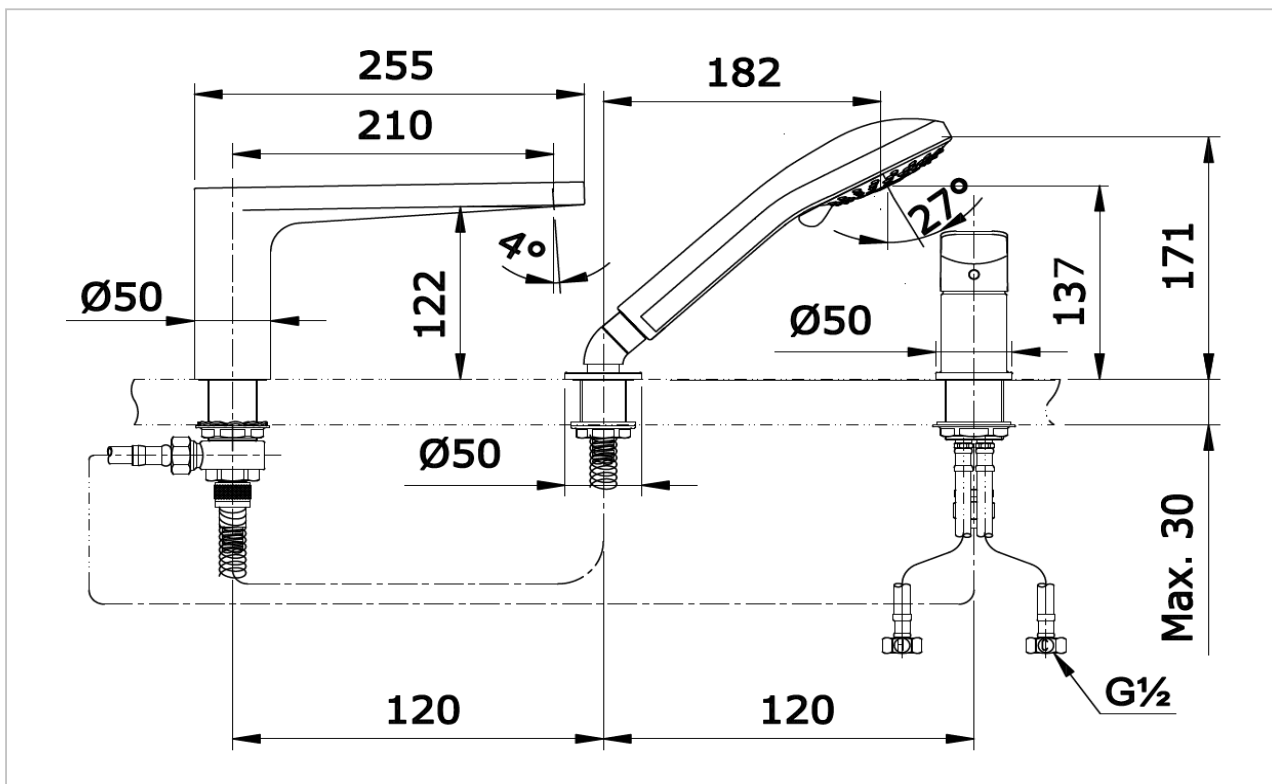

**TOTO**

**FAUCET**

**TTMR307MFK**

*"Rei-R" 3 Holes Bath & Shower Set*

Product Features

Suggestion Fittings & Parts

Remark : We reserve the right to change some parts for suitability.

TOTO (THAILAND) CO.,LTD