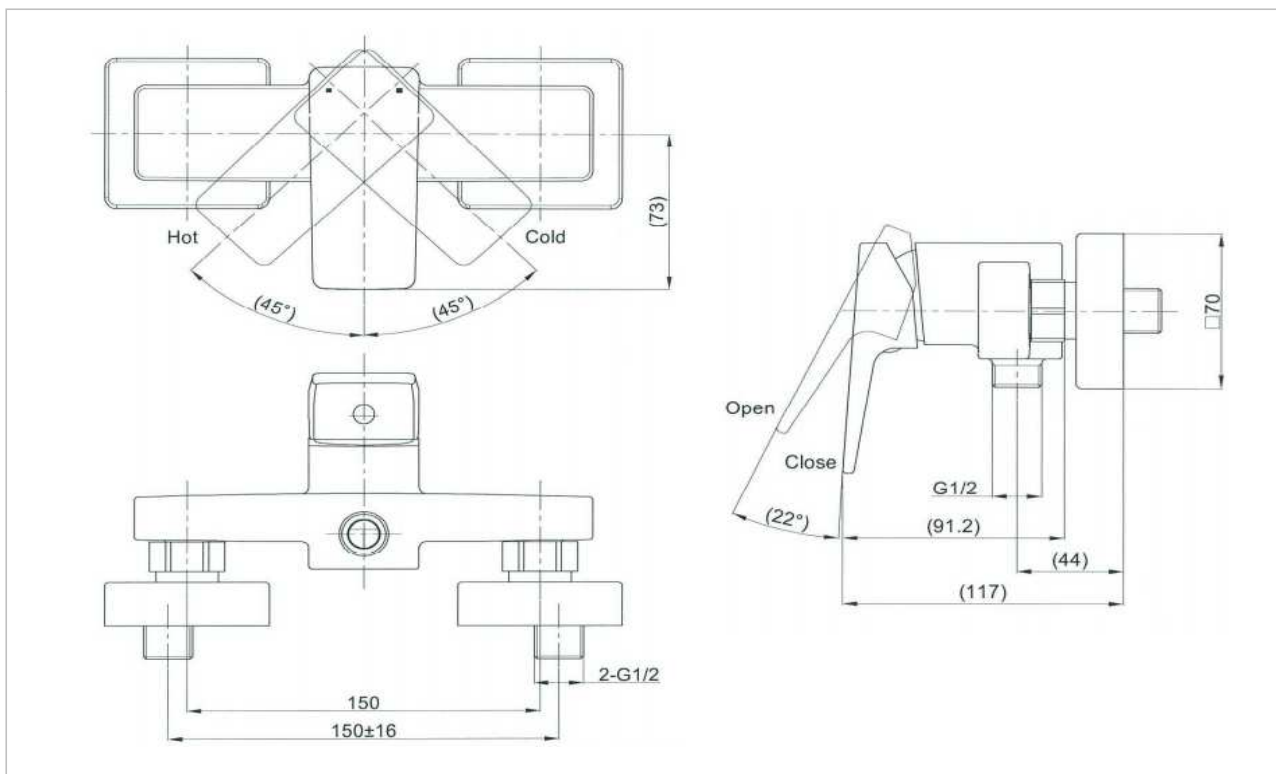

TOTO

FAUCET

TTMR308K

"Rufice" Exposed Single Lever Shower Mixer

Product Features

Water Inlet : Hot & Cold
Material : Brass
Finish : Nickel Chrome
Diverter : Without
Water Pressure : 0.05 Mpa ~ 0.75 Mpa

Suggestion Fittings & Parts