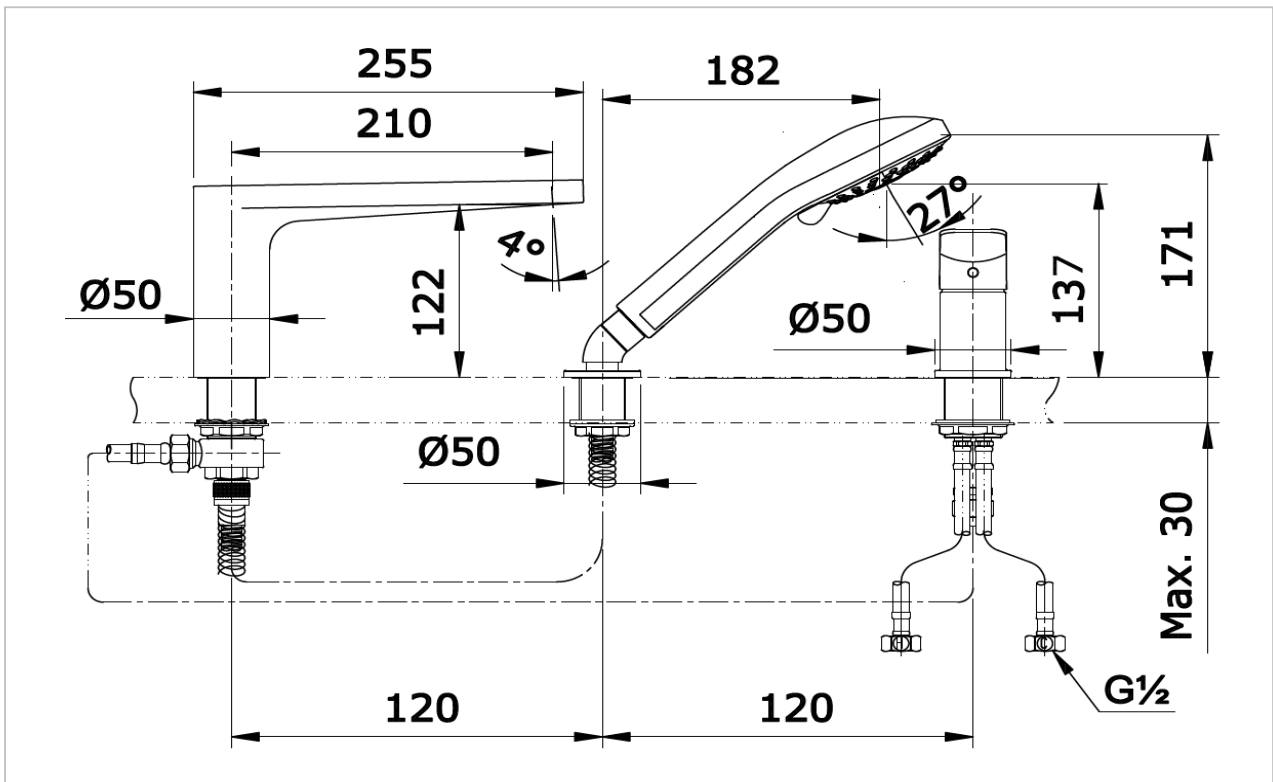

TOTO

FAUCET

TTMR308MFK

"Rei-S" 3 Holes Bath & Shower Set

Product Features

Suggestion Fittings & Parts

Remark : We reserve the right to change some parts for suitability.

TOTO (THAILAND) CO.,LTD