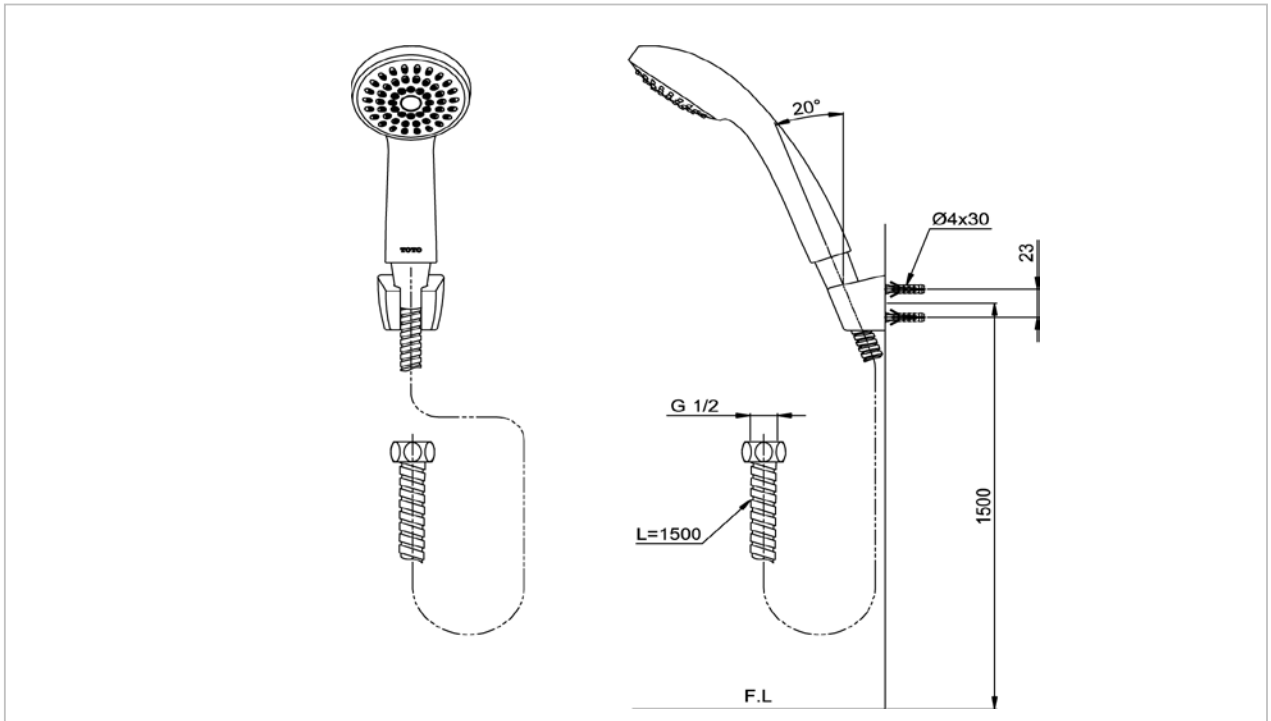

TOTO

FAUCET&SHOWER

TTSH101ECFK

Hand Shower

Product Features

Suggestion Fittings & Parts

Remark : We reserve the right to change some parts for suitability.

TOTO (THAILAND) CO.,LTD