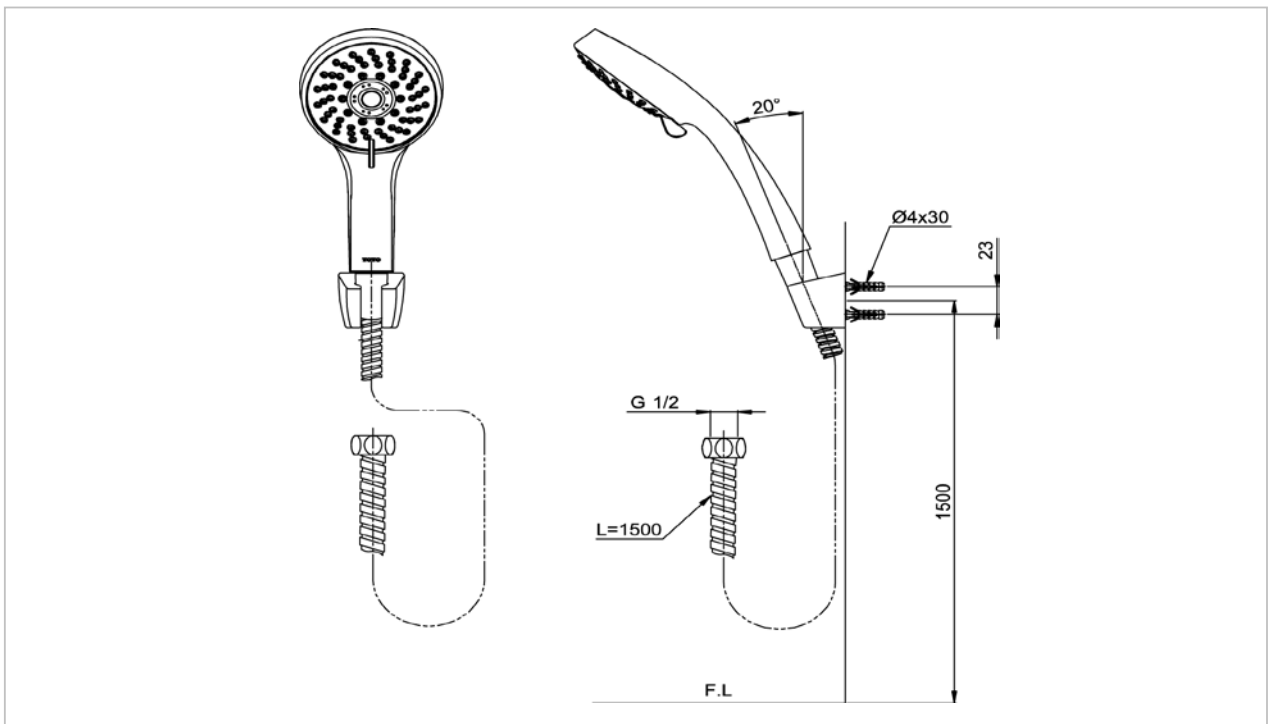

TOTO

FAUCET&SHOWER

TTSH102EMFK

Hand Shower

Product Features

Suggestion Fittings & Parts

Remark : We reserve the right to change some parts for suitability.

TOTO (THAILAND) CO.,LTD