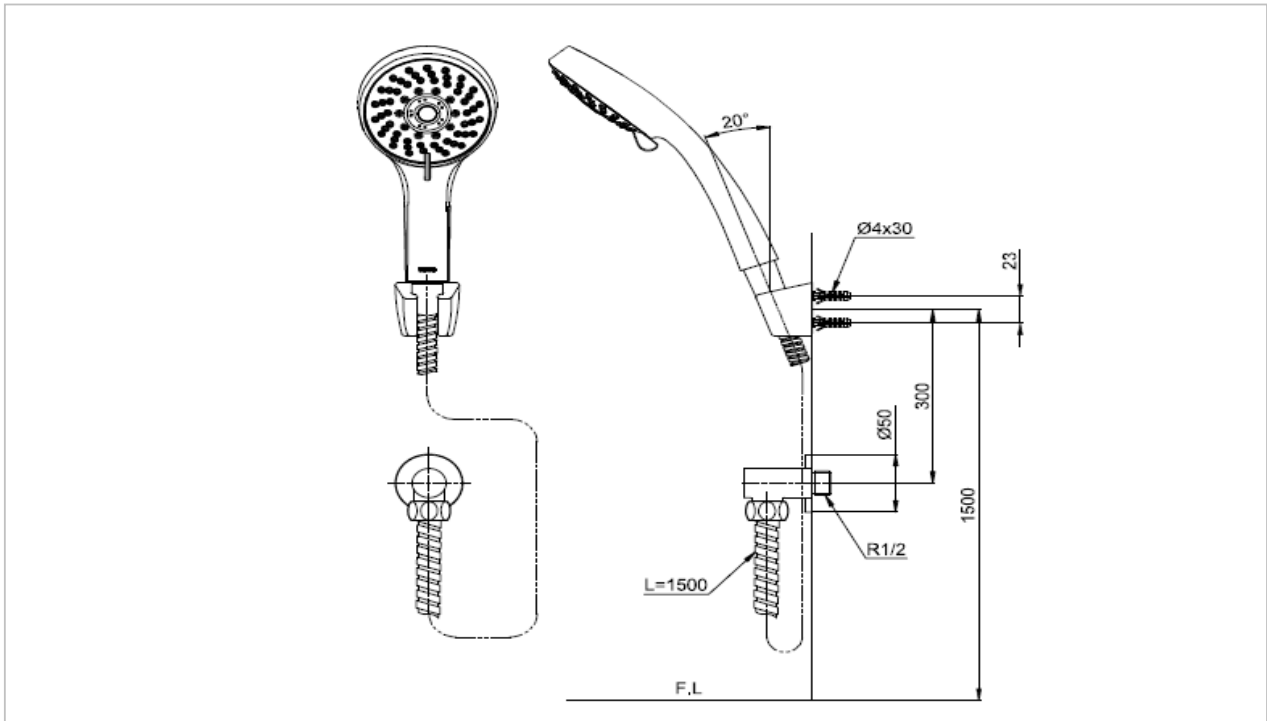

**TOTO**

**FAUCET&SHOWER**

**TTSH102EMFUK**

*Hand Shower*

Product Features

Suggestion Fittings & Parts

Remark : We reserve the right to change some parts for suitability.

TOTO (THAILAND) CO.,LTD