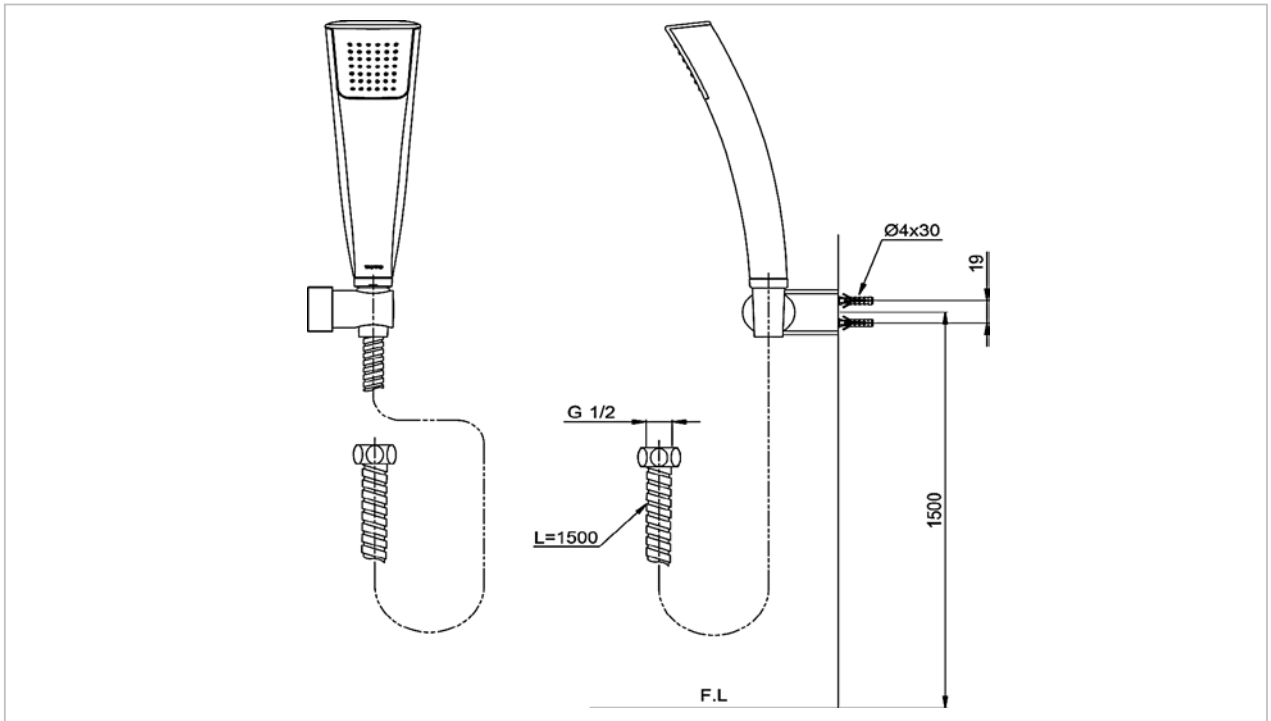

TOTO

FAUCET&SHOWER

TTSH103ECFK

Hand Shower

Product Features

Suggestion Fittings & Parts

Remark : We reserve the right to change some parts for suitability.

TOTO (THAILAND) CO.,LTD