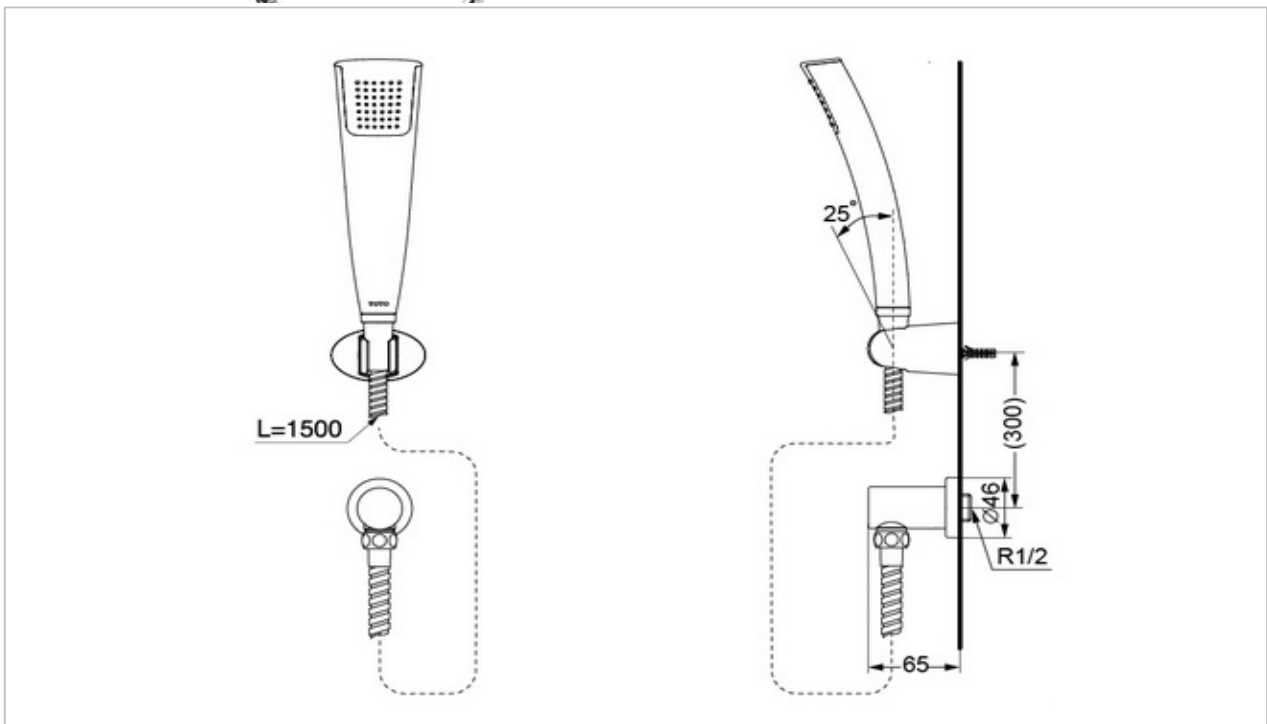

TOTO

FAUCET&SHOWER

TTSH103ECFUK

Hand Shower

Product Features

Suggestion Fittings & Parts

Remark : We reserve the right to change some parts for suitability.

TOTO (THAILAND) CO.,LTD