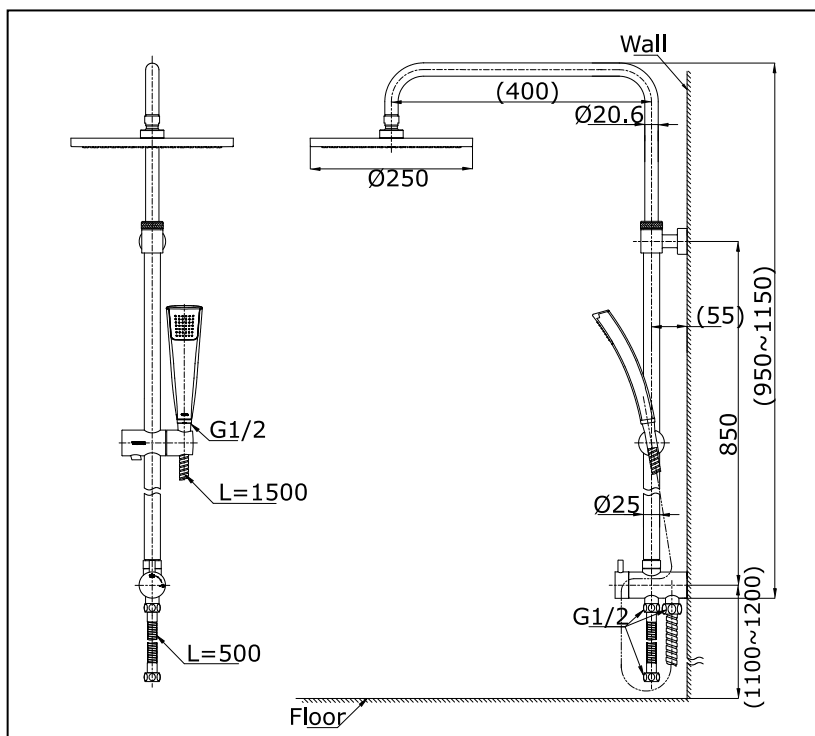

Item number: TTSH301A SHOWERS COLUMNS

Features

Specifications

Water Pressure : 0.05MPa - 0.75MPa
 Finish : Nickel Chrome
 Material : Brass
 Flow Rate : <8 L/min @0.1 Mpa.
 (Hand Shower)
 Flow Rate : <9L/min @0.1MPa.
 (Fixed Shower)

Parts description

- TTSH301A

Shower Column Set with Aerial Hand Shower

Drawing:

Remarks:

Please result TOTO sales representative for detail.

TOTO (THAILAND) CO.,LTD

Bangkok Office : G Tower Grand Rama 9,12th Floor, South Wing, 9 Rama IX Road,Huaykwang Sub-district,Huaykwang District, Bangkok. 10310 Thailand