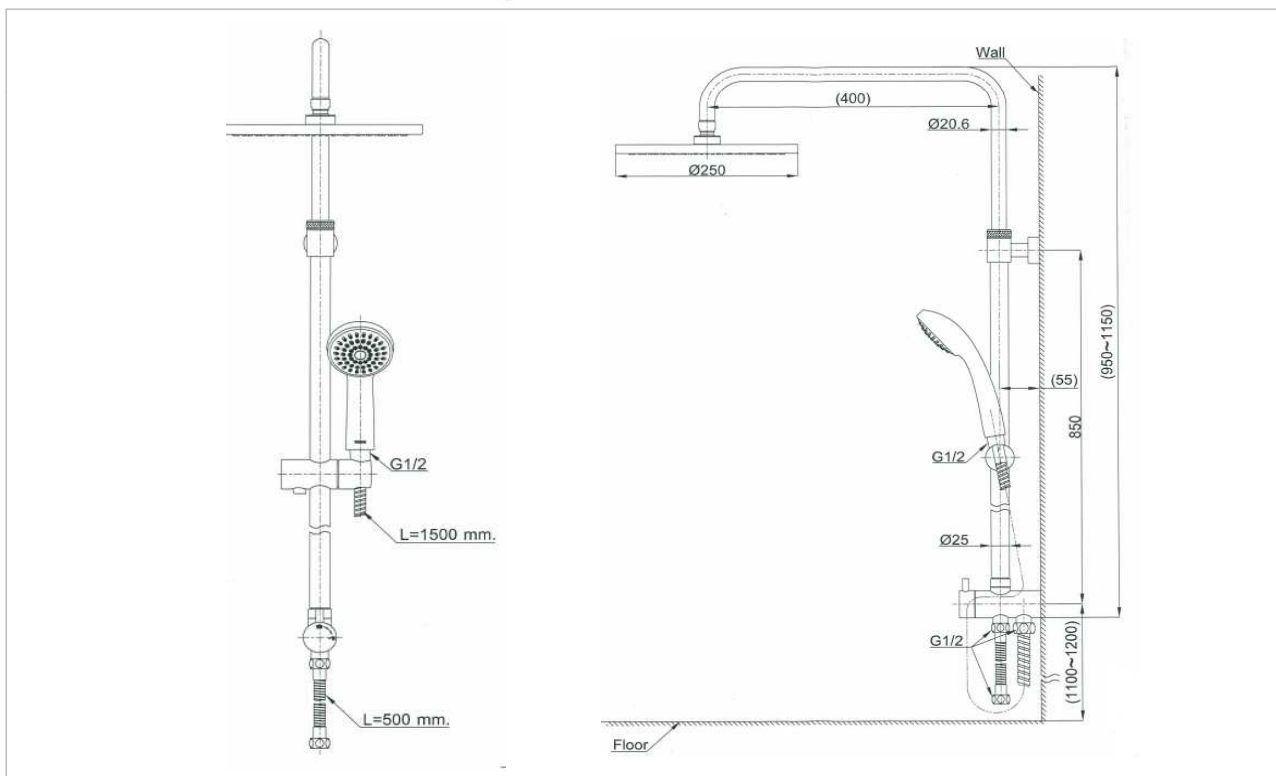

## TTSH301C

Shower Column Set with Shower

### Product Features

Shower column set with hand shower 1 mode