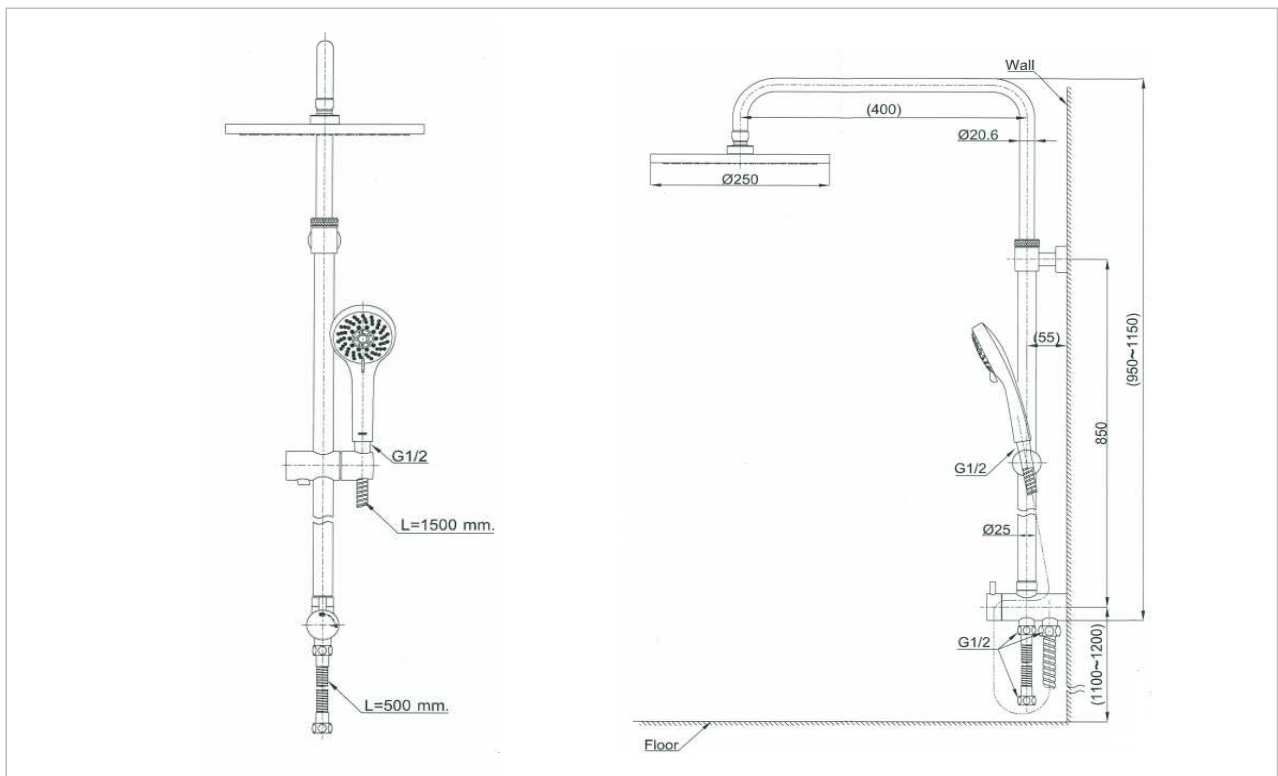

## TTSH301M

Shower Column Set with Shower

### Product Features

Shower Column Set with Shower 5 Mode