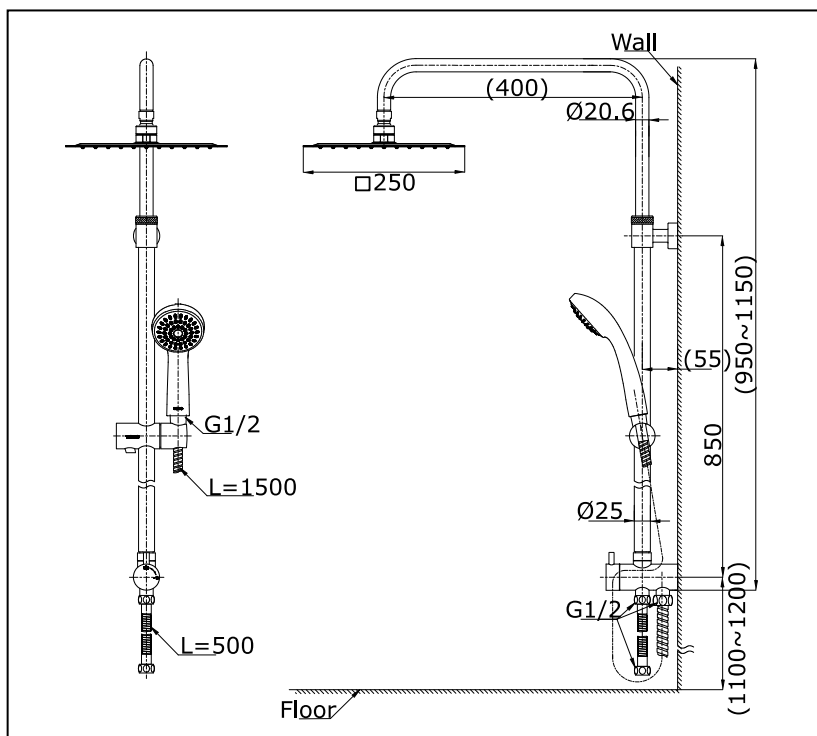

Item number: TTSH302C SHOWERS COLUMNS

Features

Specifications

Water Pressure : 0.05MPa - 0.75MPa
 Finish : Nickel Chrome
 Material : Brass
 Flow Rate : <8 L/min @0.1 Mpa.
 (Hand Shower)
 Flow Rate : <9L/min @0.1MPa.
 (Fixed Shower)

Parts description

- TTSH302C
Shower Column Set

Drawing:

Remarks:

Please result TOTO sales representative for detail.