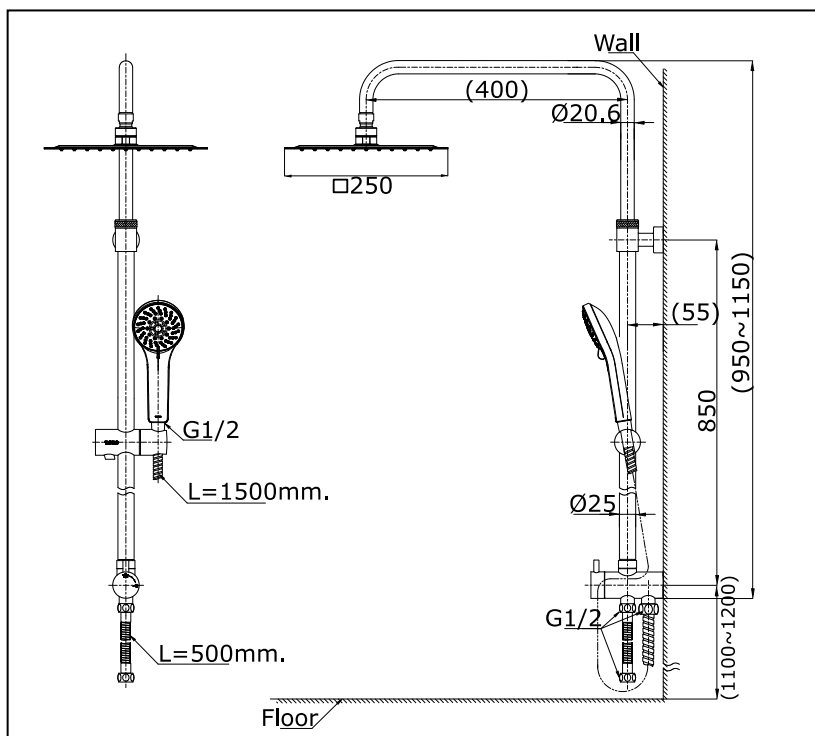

Drawing:

Remarks:

Please result TOTO sales representative for detail.