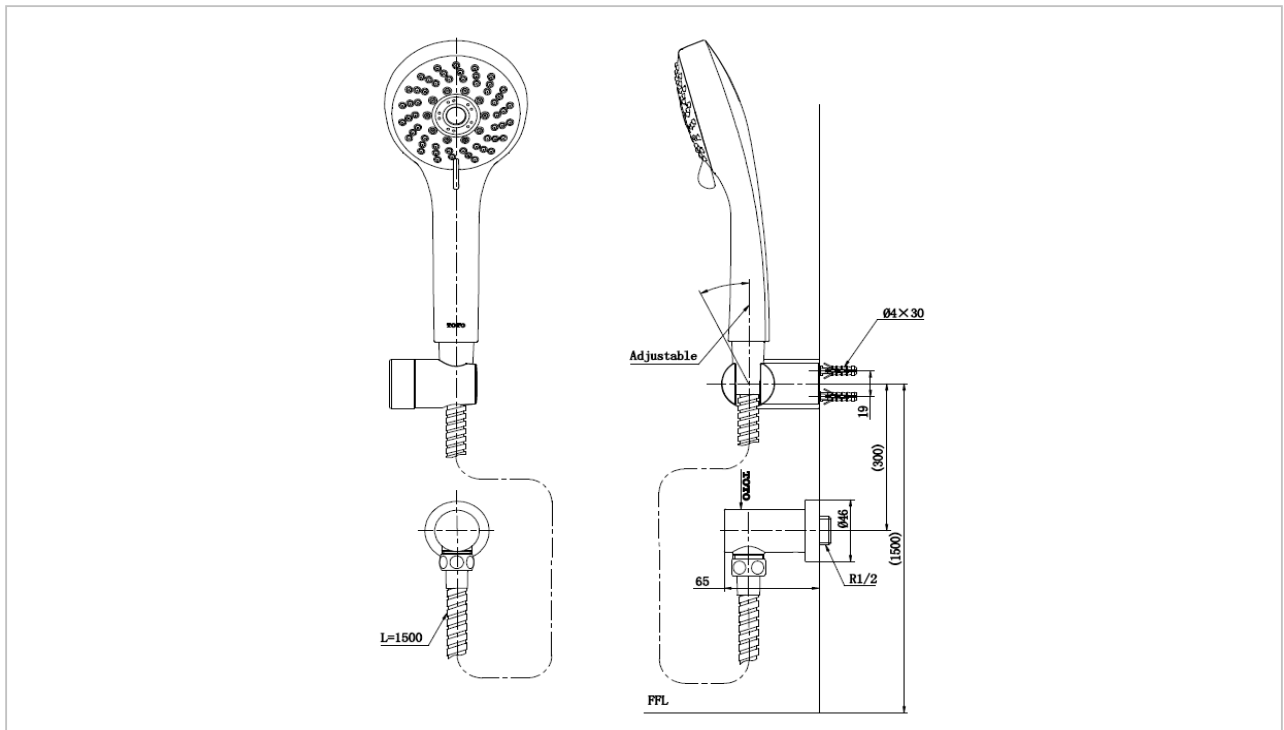

**TOTO**

**FAUCET&SHOWER**

**TTSR105EMFUK**

*"Rei-S" Hand Shower*

Product Features

Suggestion Fittings & Parts

Remark : We reserve the right to change some parts for suitability.

TOTO MANUFACTURING (THAILAND) CO.,LTD