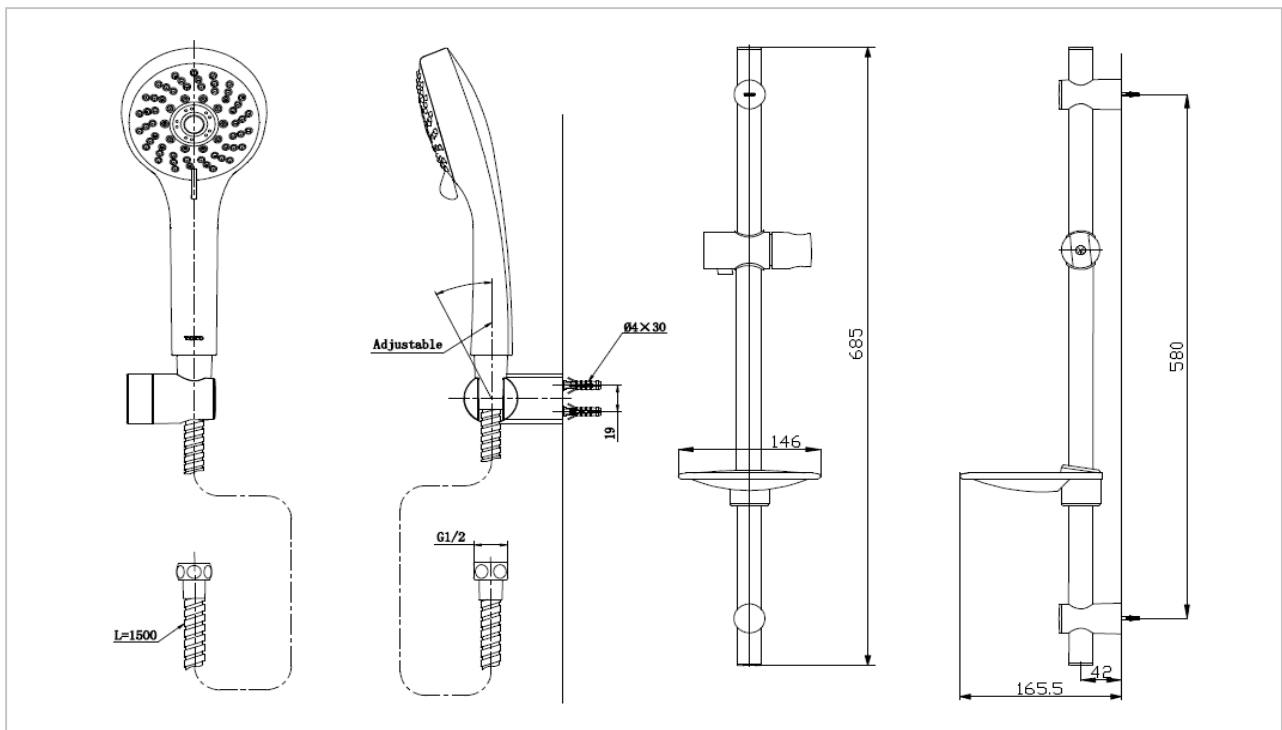

**TOTO**

**FAUCET&SHOWER**

**TTSR105SMFK**

*"REI" Hand Shower*

Product Features

Suggestion Fittings & Parts

Remark : We reserve the right to change some parts for suitability.

TOTO MANUFACTURING (THAILAND) CO.,LTD