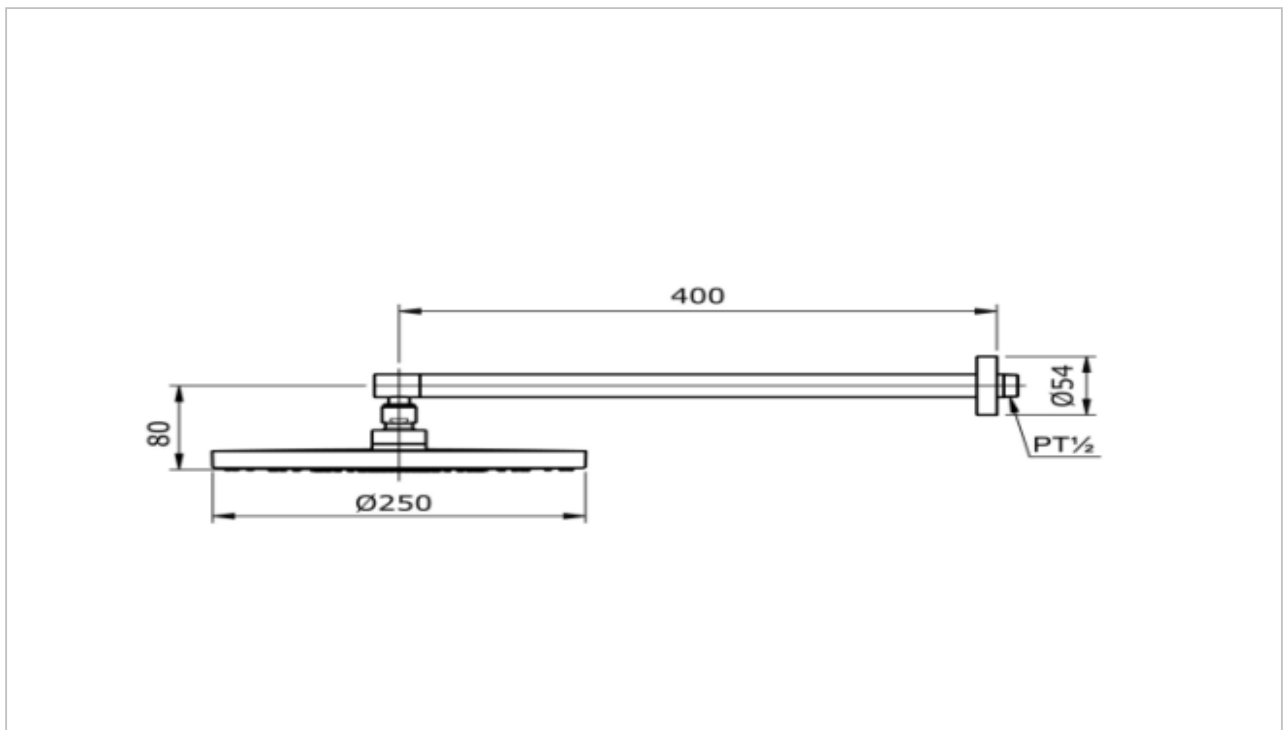

**TOTO**

**FAUCET&SHOWER**

**TTSR201CK**

*Wall Mounted Fixed Shower*

Product Features

Suggestion Fittings & Parts

Remark : We reserve the right to change some parts for suitability.

TOTO (THAILAND) CO.,LTD