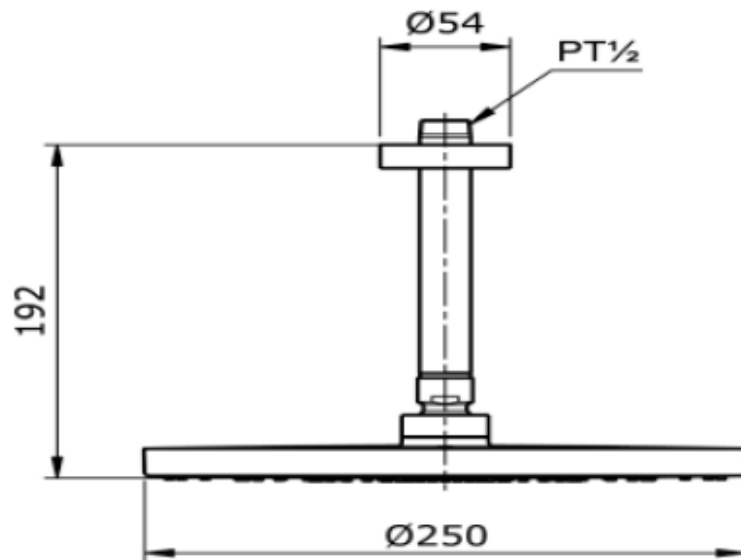

TOTO

FAUCET&SHOWER

TTSR202CK

Ceiling Mounted Fixed Shower

Product Features

Ceiling Mounted Fixed Shower Head
(Shower Head Size : ϕ 250 mm)

Suggestion Fittings & Parts

Remark : We reserve the right to change some parts for suitability.