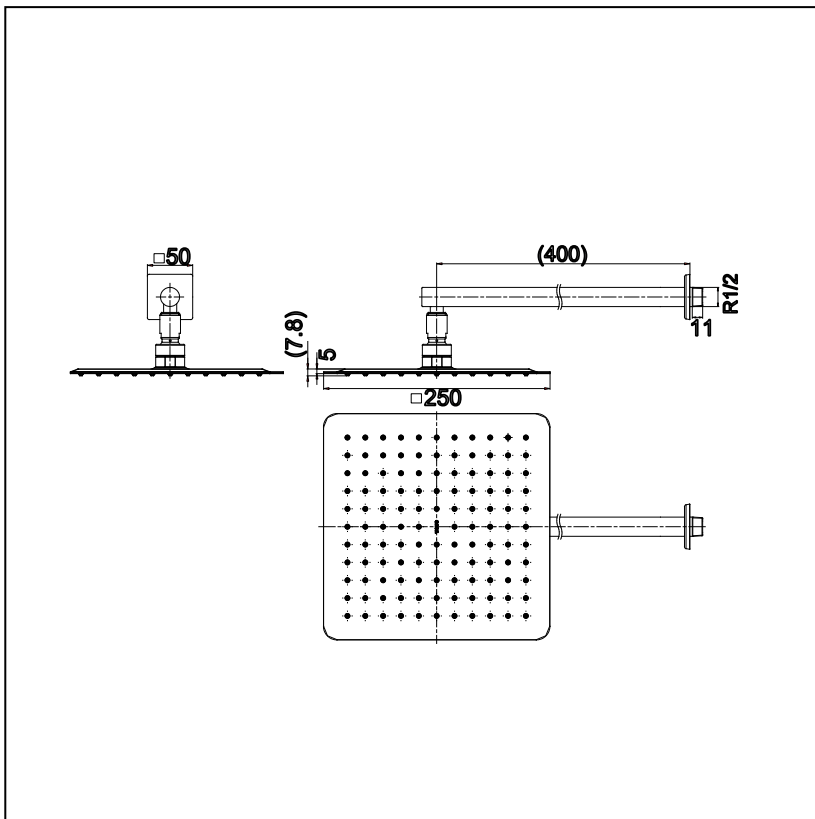

Item number: TTSR301CK OVERHEAD SHOWERS

Features

-
-
-

Specifications

Water Pressure : 0.05MPa -0.75MPa
 Finish : Nickel Chrome
 Material : Brass
 Flow Rate/ : <9L/min @0.1MPa.
 Water usage

Parts description

- TTSR301CK

Wall Mounted Fixed Shower Head
 (Size : 250 x 250 mm)

Drawing:

Remarks:

Please consult TOTO sales representative for detail.