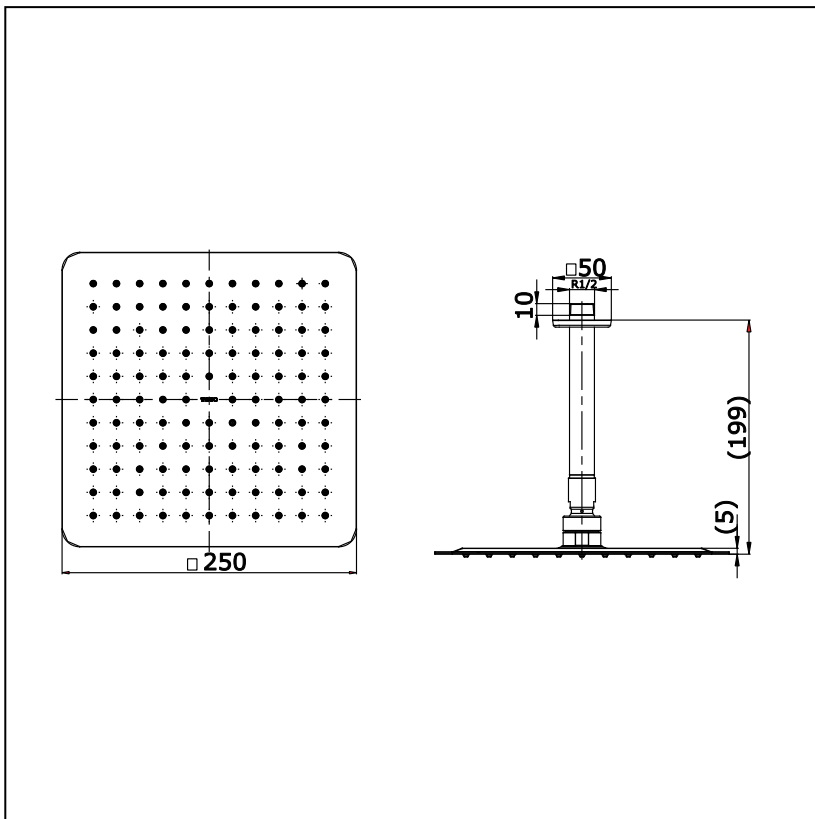

Item number: TTSR302CK OVERHEAD SHOWERS

Features

Specifications

Water Pressure : 0.05MPa -0.75MPa
 Finish : Nickel Chrome
 Material : Brass
 Flow Rate/ : <9L/min @0.1MPa.
 Water usage

Parts description

- TTSR302CK

Ceiling Mounted Fixed Shower Head
 (Size : 250 x 250 mm)

Drawing:

Remarks:

Please consult TOTO sales representative for detail.

TOTO (THAILAND) CO.,LTD

Bangkok Office : G Tower Grand Rama 9,12th Floor, South Wing, 9 Rama IX Road,Huaykwang Sub-district,Huaykwang District, Bangkok. 10310 Thailand
 Tel : +(66)2-117-9520(AUTO) Fax : +(66)2-117-9527
 th.toto.com