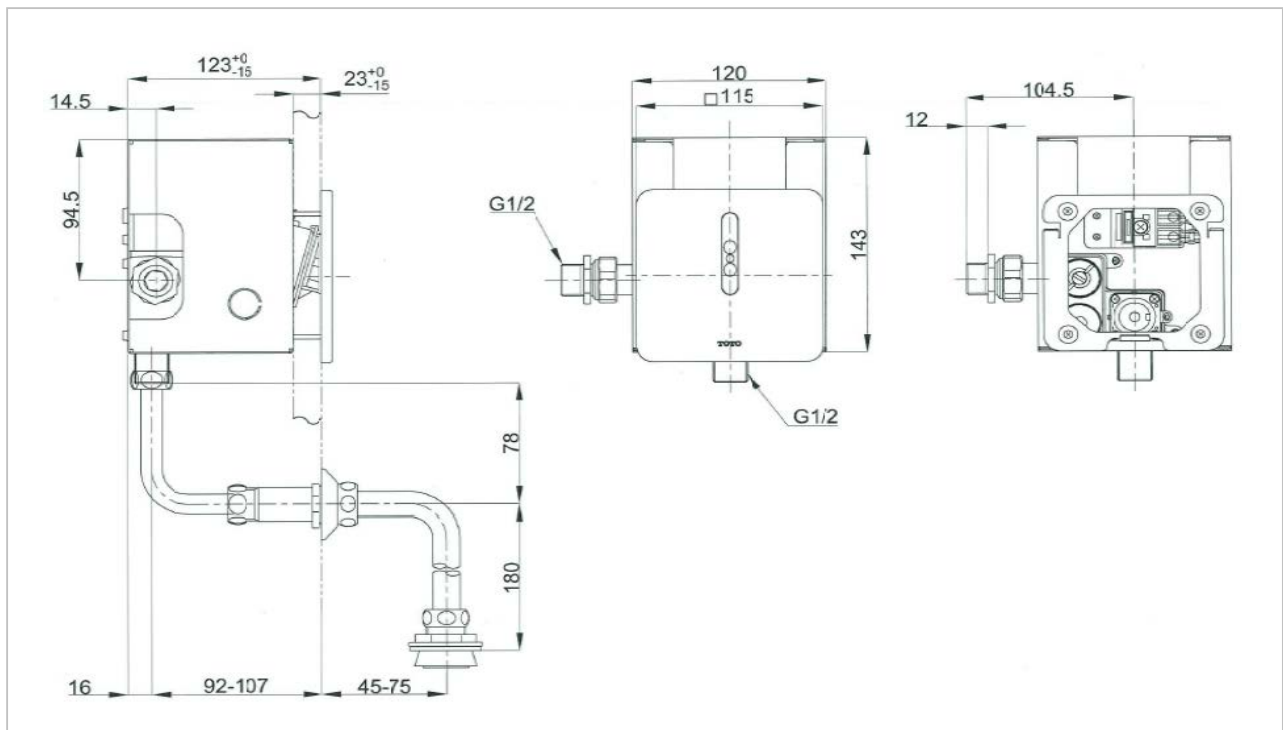

TOTO

FLUSH VALVE

TTUE601AC1

Urinal Flush Valve

Product Features

Suggestion Fittings & Parts

Remark : We reserve the right to change some parts for suitability.

TOTO (THAILAND) CO.,LTD