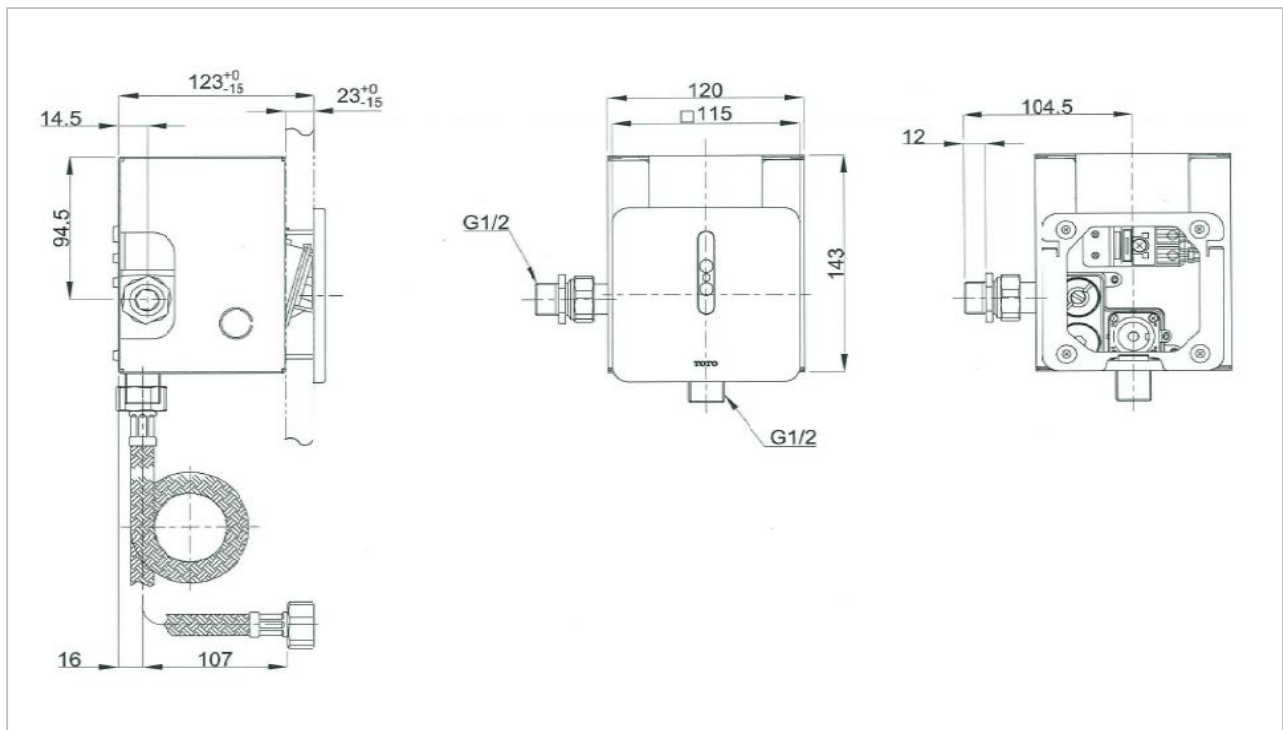

TOTO

FLUSH VALVE

TTUE601AC2

Urinal Flush Valve

Product Features

Suggestion Fittings & Parts

Remark : We reserve the right to change some parts for suitability.

TOTO (THAILAND) CO.,LTD