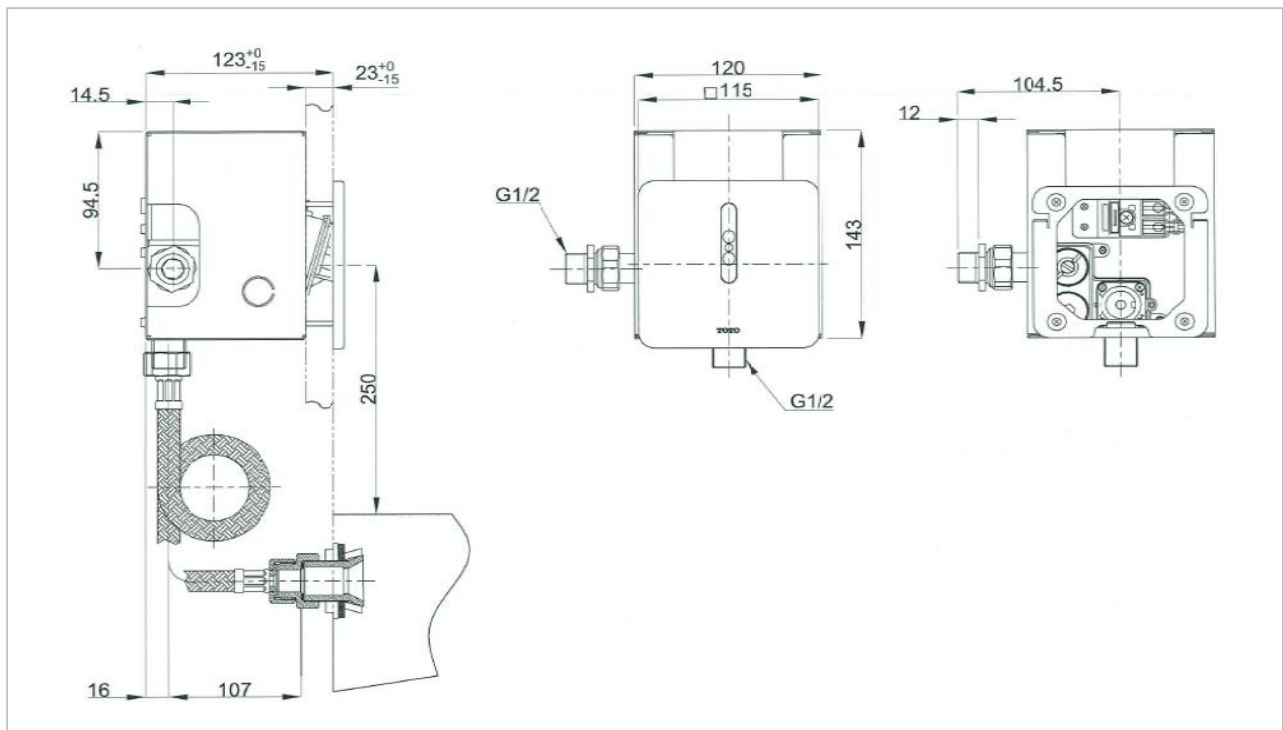

**TOTO**

**FLUSH VALVE**

**TTUE601AC3**

*Urinal Flush Valve*

Product Features

Suggestion Fittings & Parts

Remark : We reserve the right to change some parts for suitability.

TOTO (THAILAND) CO.,LTD