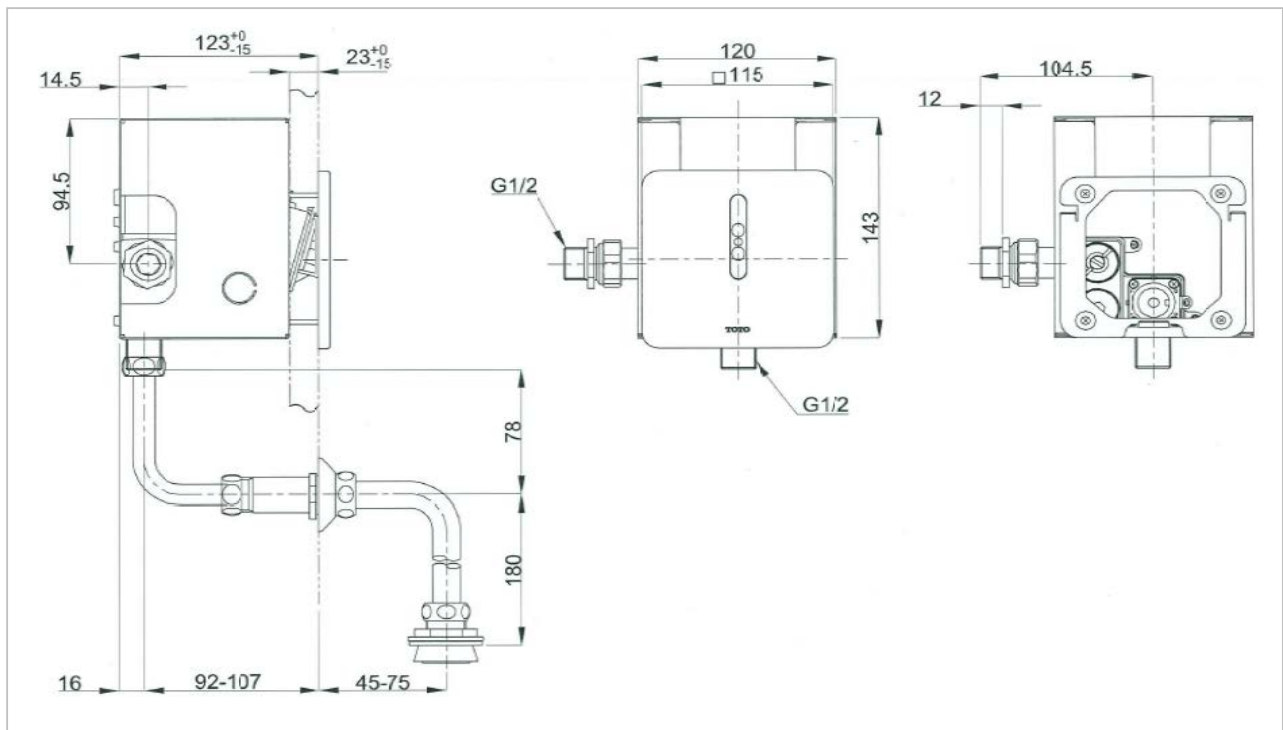

TOTO

FLUSH VALVE

TTUE601DC1

Urinal Flush Valve

Product Features

Suggestion Fittings & Parts

Remark : We reserve the right to change some parts for suitability.

TOTO (THAILAND) CO.,LTD