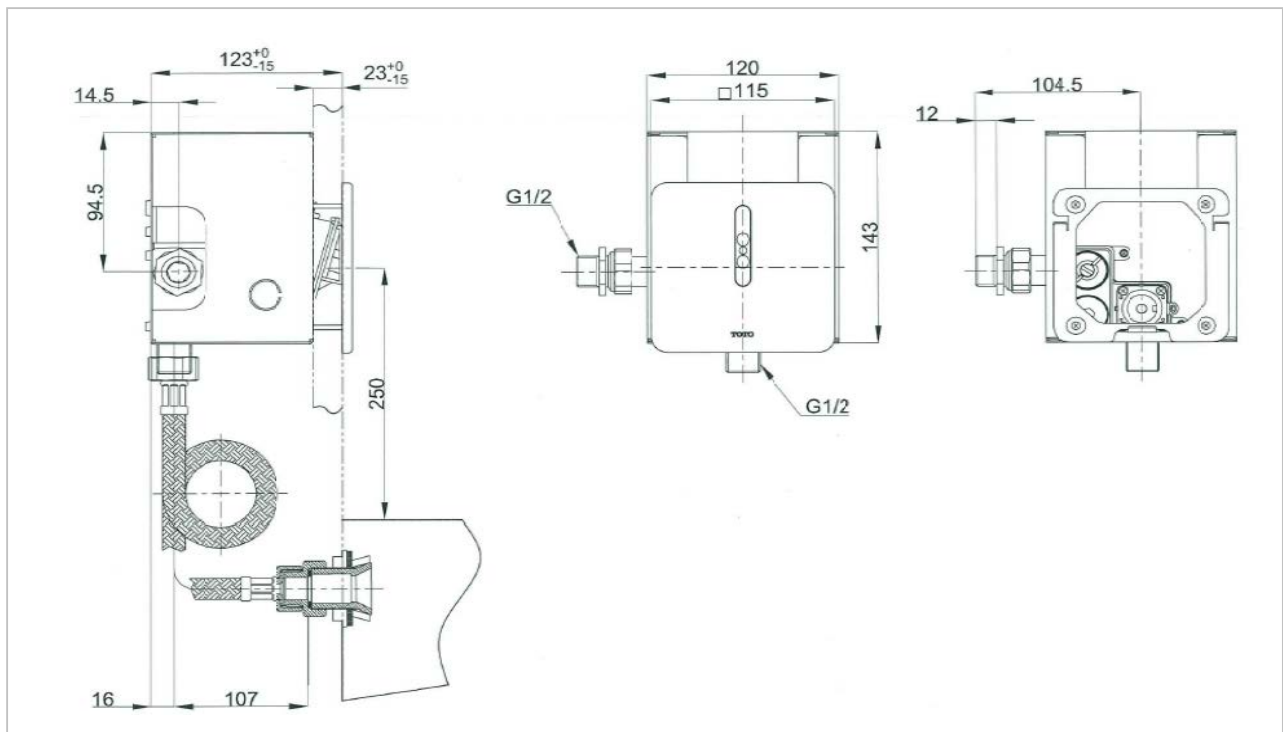

TOTO

FLUSH VALVE

TTUE601DC3

Urinal Flush Valve

Product Features

Suggestion Fittings & Parts

Remark : We reserve the right to change some parts for suitability.

TOTO (THAILAND) CO.,LTD