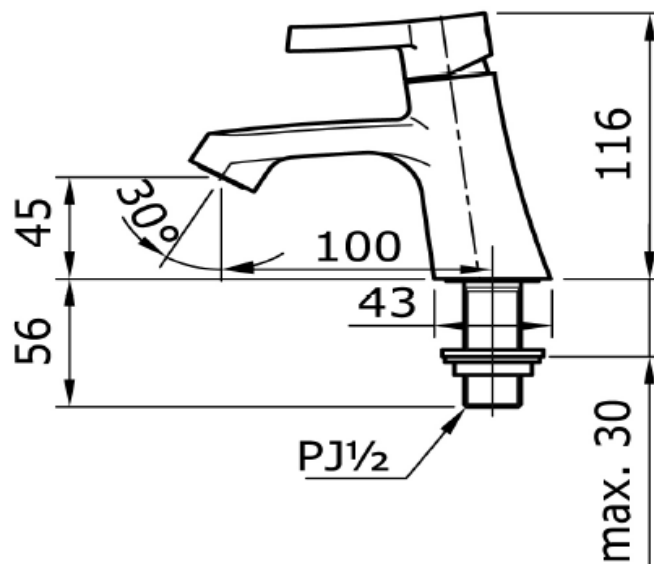

TOTO

FAUCET&SHOWER

TX109LP

"Plano" Lavatory Faucet

Product Features

Single Lever Lavatory Faucet

Suggestion Fittings & Parts

Remark : We reserve the right to change some parts for suitability.