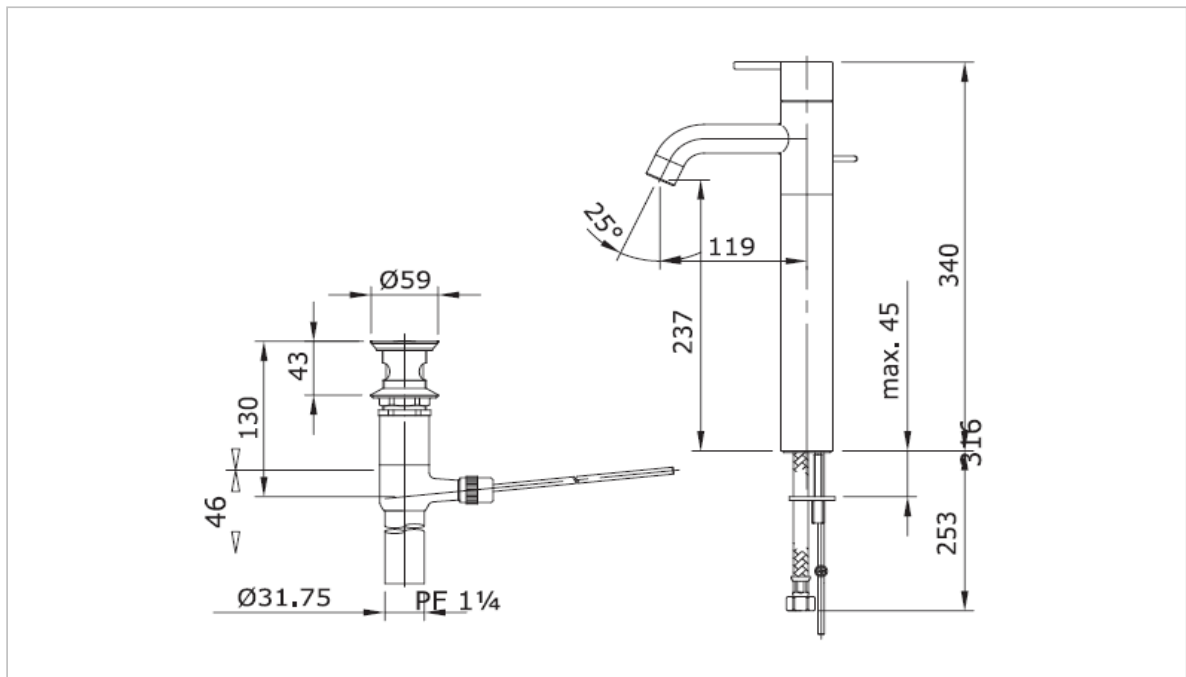

### Product Features

Extended Single Lever Lavatory Faucet Mixer with Pop-up Waste