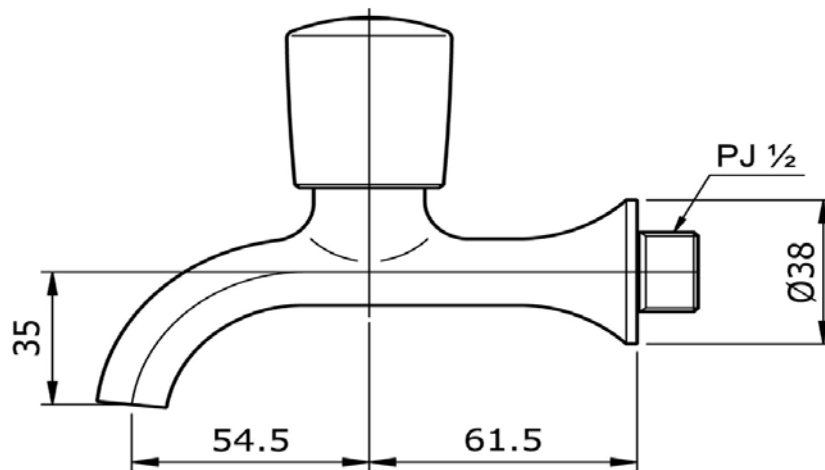

TOTO

FAUCET&SHOWER

TX130L

Single Faucet

Product Features

Lavatory Faucet

Suggestion Fittings & Parts

Remark : We reserve the right to change some parts for suitability.