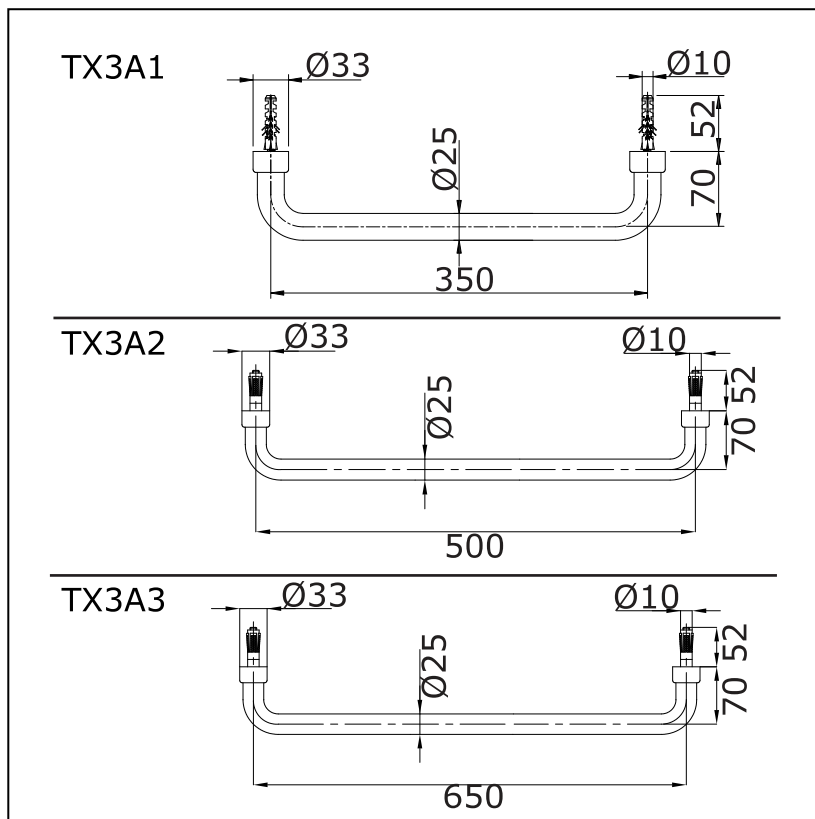

Item number: TX3A1 , TX3A2 , TX3A3

Features

Specifications

Finish : Nickel Chrome
Material : Brass

Parts description

- TX3A1
Grab Bar (Length : 350 mm)
- TX3A2
Grab Bar (Length : 500 mm)
- TX3A3
Grab Bar (Length : 650 mm)

Drawing:

Remarks:

Please result TOTO sales representative for detail.