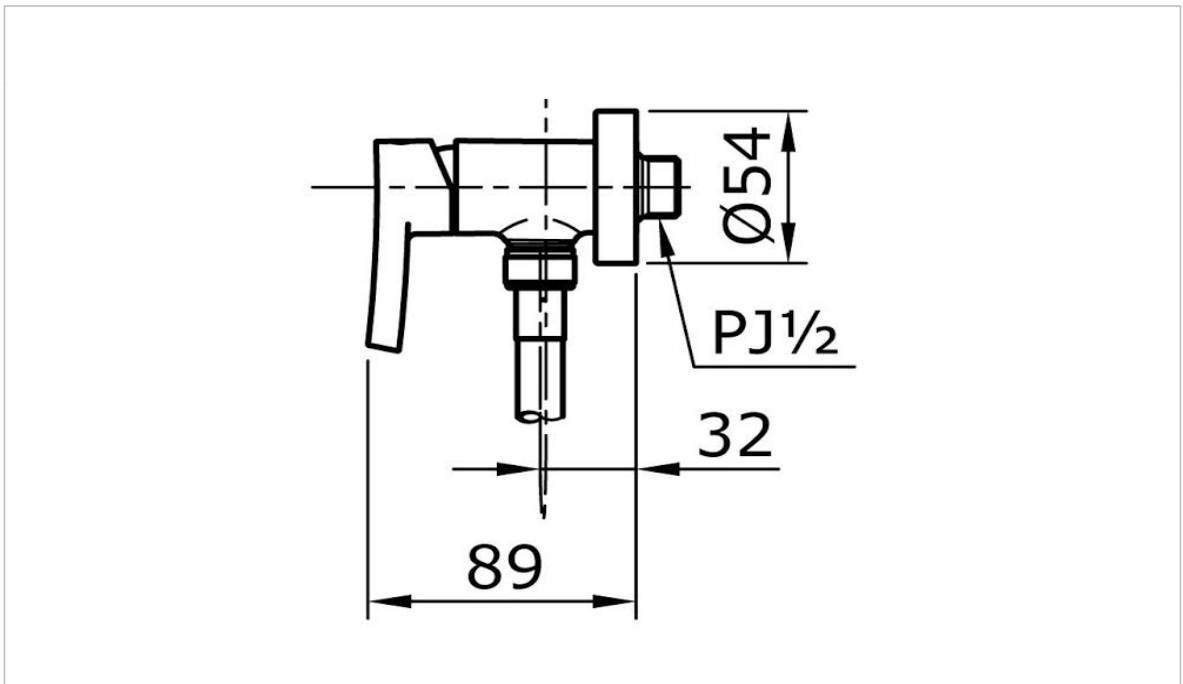

**TOTO**

**FAUCET&SHOWER**

**TX402SPV1**

*Fitting Accessories*

Product Features

Stop Valve

Suggestion Fittings & Parts

Remark : We reserve the right to change some parts for suitability.