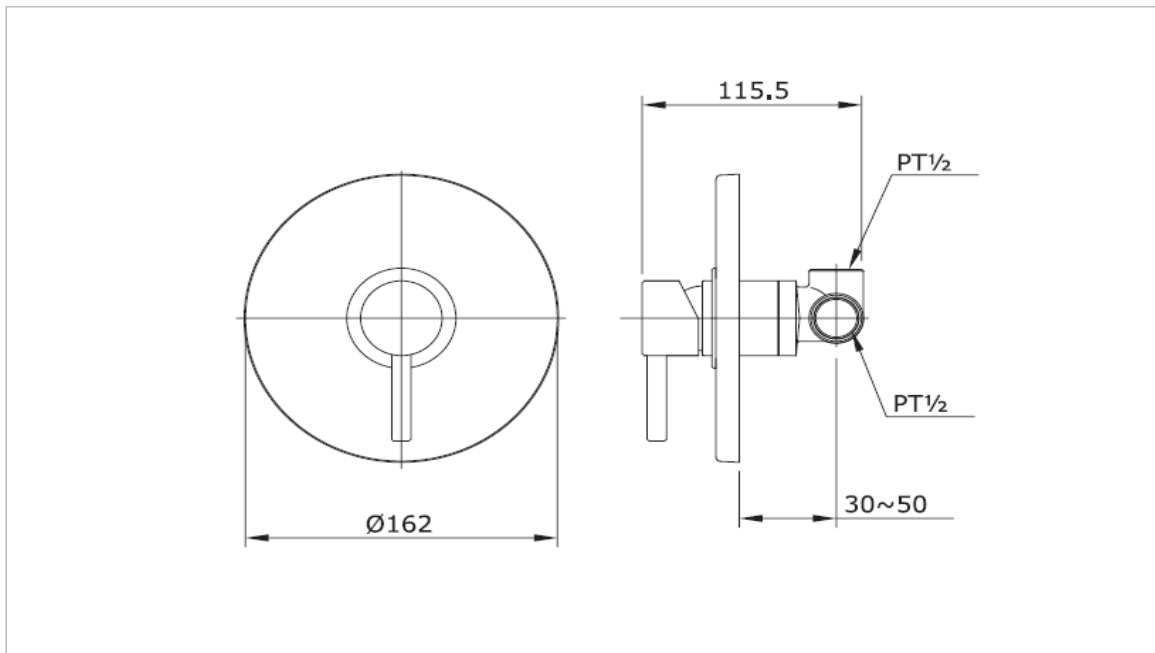

TOTO

FAUCET&SHOWER

TX443SES

"Ego II" Concealed Mixer for Fixed Shower

Product Features

Single Lever Shower Mixer

Suggestion Fittings & Parts

Remark : We reserve the right to change some parts for suitability.