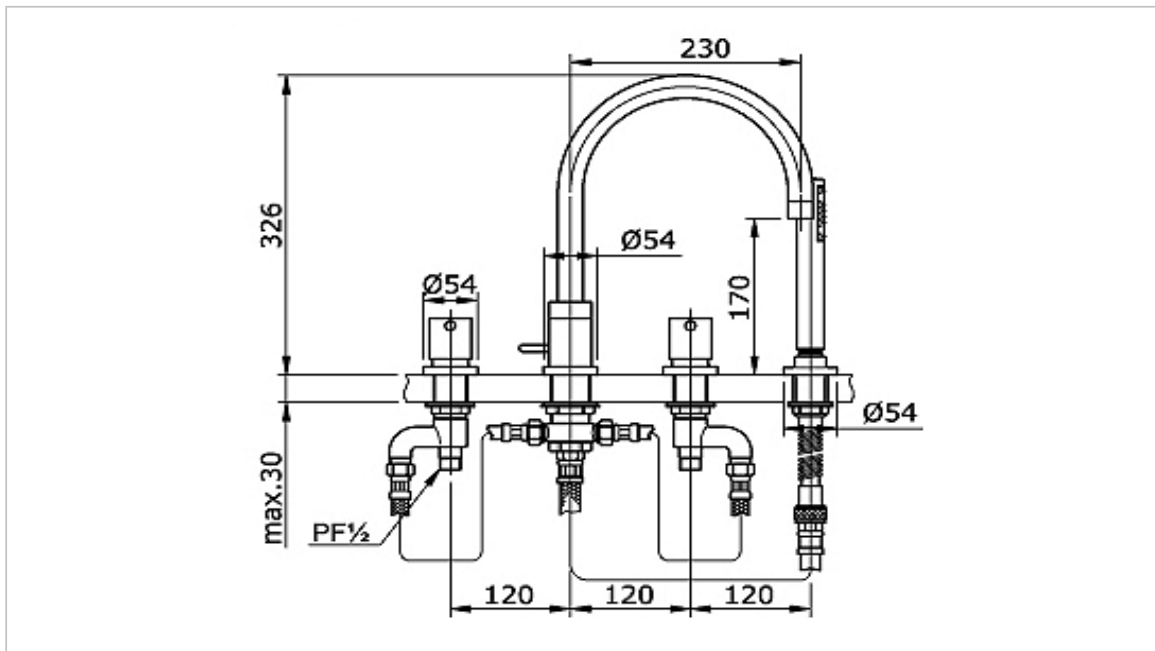

**TOTO**

**FAUCET&SHOWER**

**TX447SES**

*"Ego II" Bath Filler*

Product Features

4 Holes Bath & Shower Set

Suggestion Fittings & Parts

Remark : We reserve the right to change some parts for suitability.