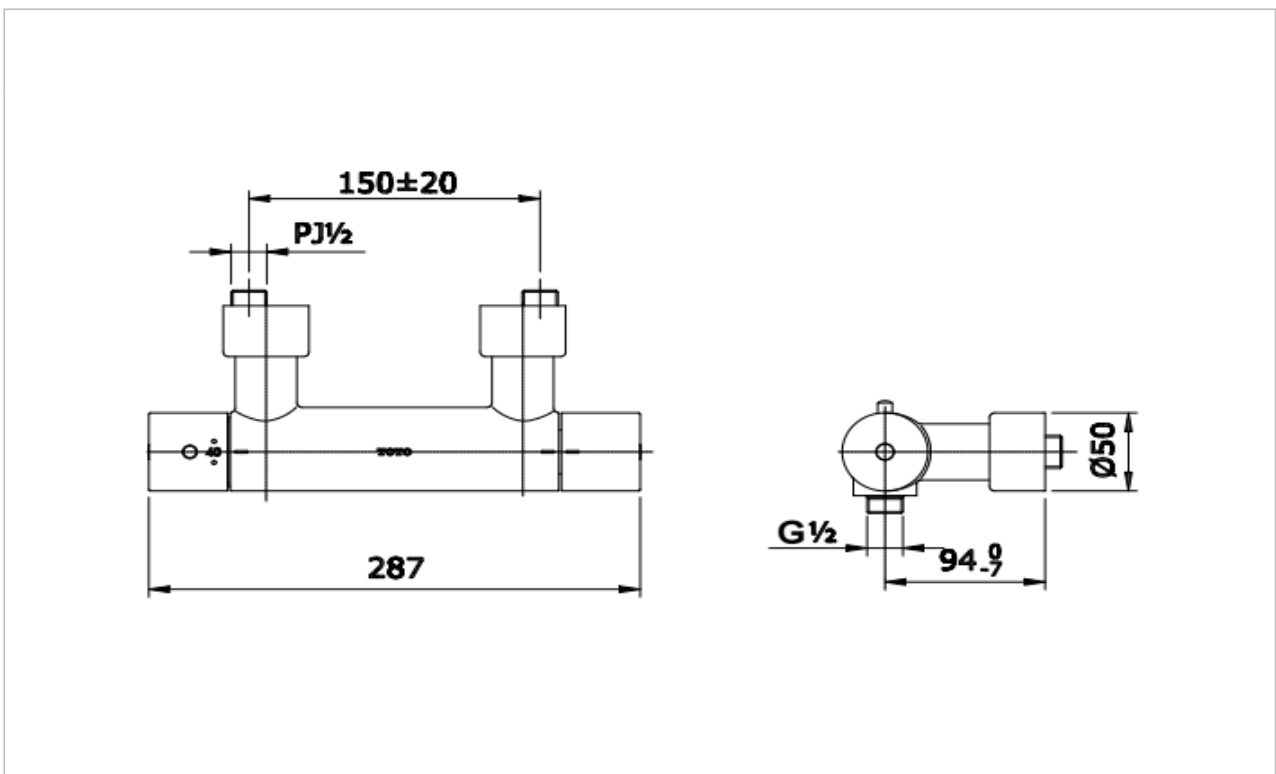

TOTO

FAUCET&SHOWER

TX450SEV1

Thermostat Shower Mixer

Product Features

Thermostat shower mixer without hand shower

Suggestion Fittings & Parts

Remark : We reserve the right to change some parts for suitability.