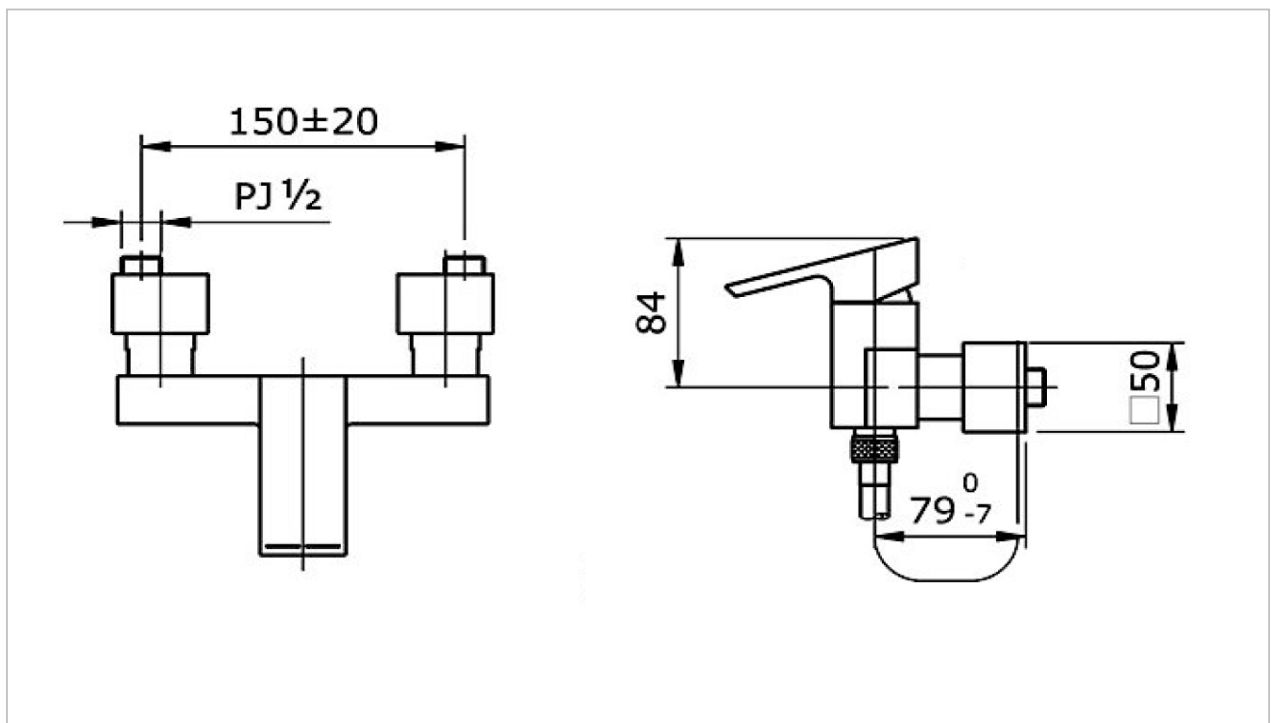

**TOTO**

**FAUCET&SHOWER**

**TX474SIV1**

*"Icon" Single Lever Shower Mixer*

**Product Features**

Single Lever Shower Mixer  
withouy Hand Shower Set

**Suggestion Fittings & Parts**

Remark : We reserve the right to change some parts for suitability.