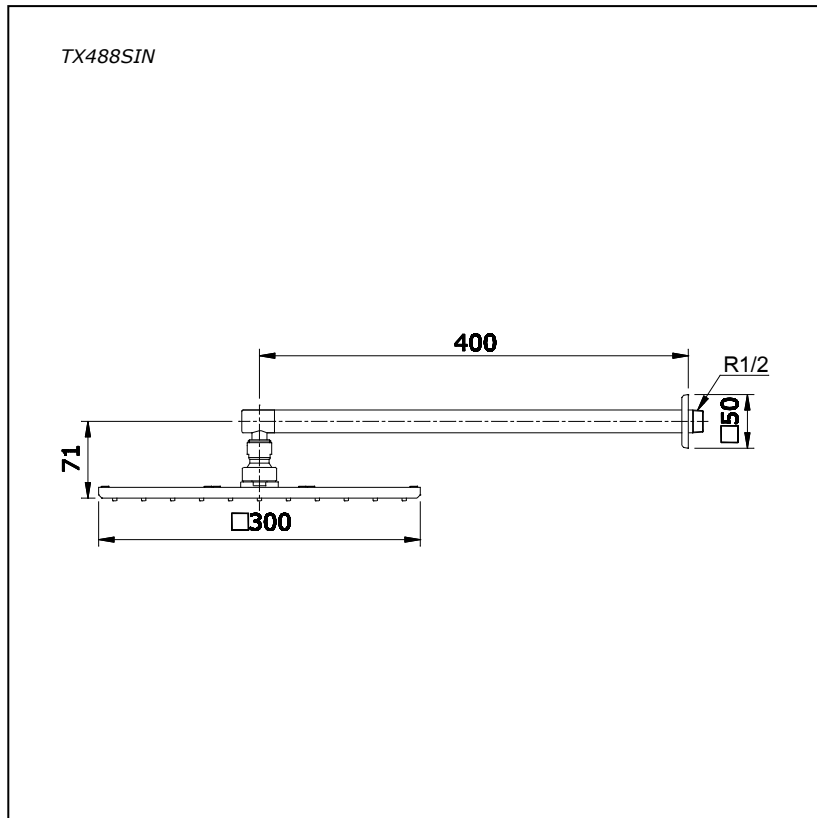

Drawing:

Remarks:

Please result TOTO sales representative for detail.