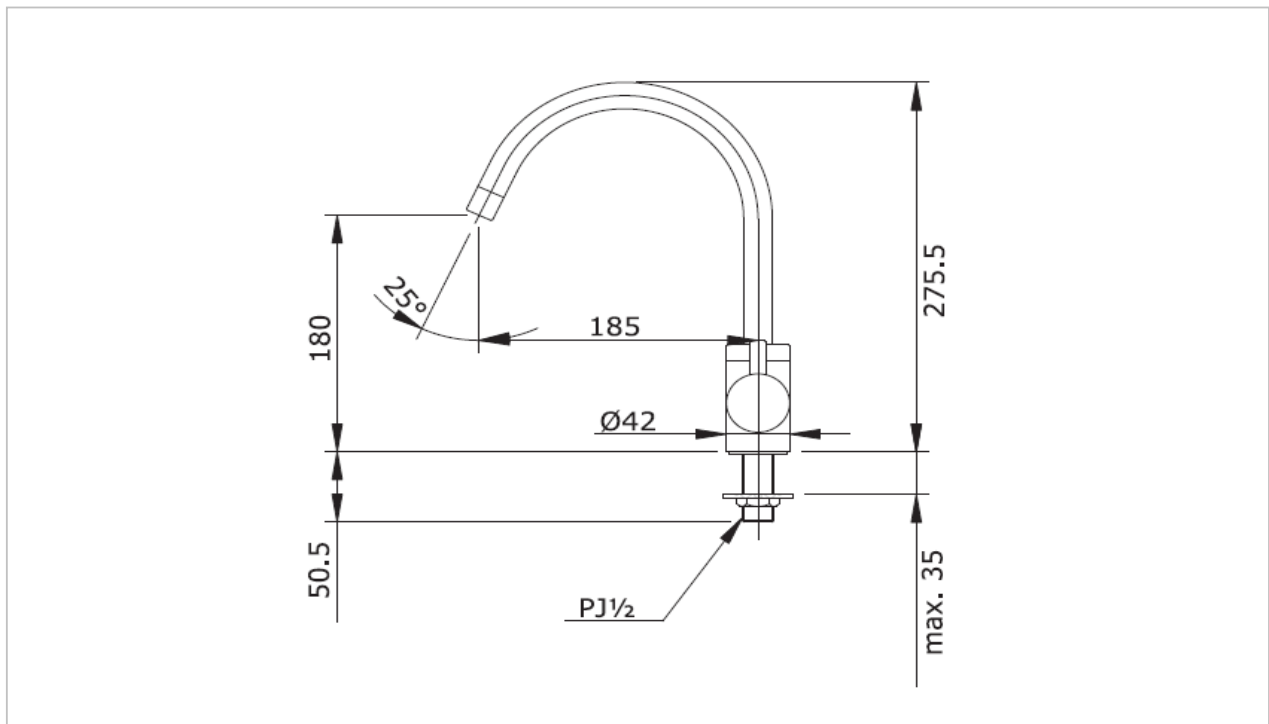

TOTO

FAUCET&SHOWER

TX606KES

Kitchen Faucet

Product Features

Kitchen Faucet only for Cold Water

Suggestion Fittings & Parts

Remark : We reserve the right to change some parts for suitability.