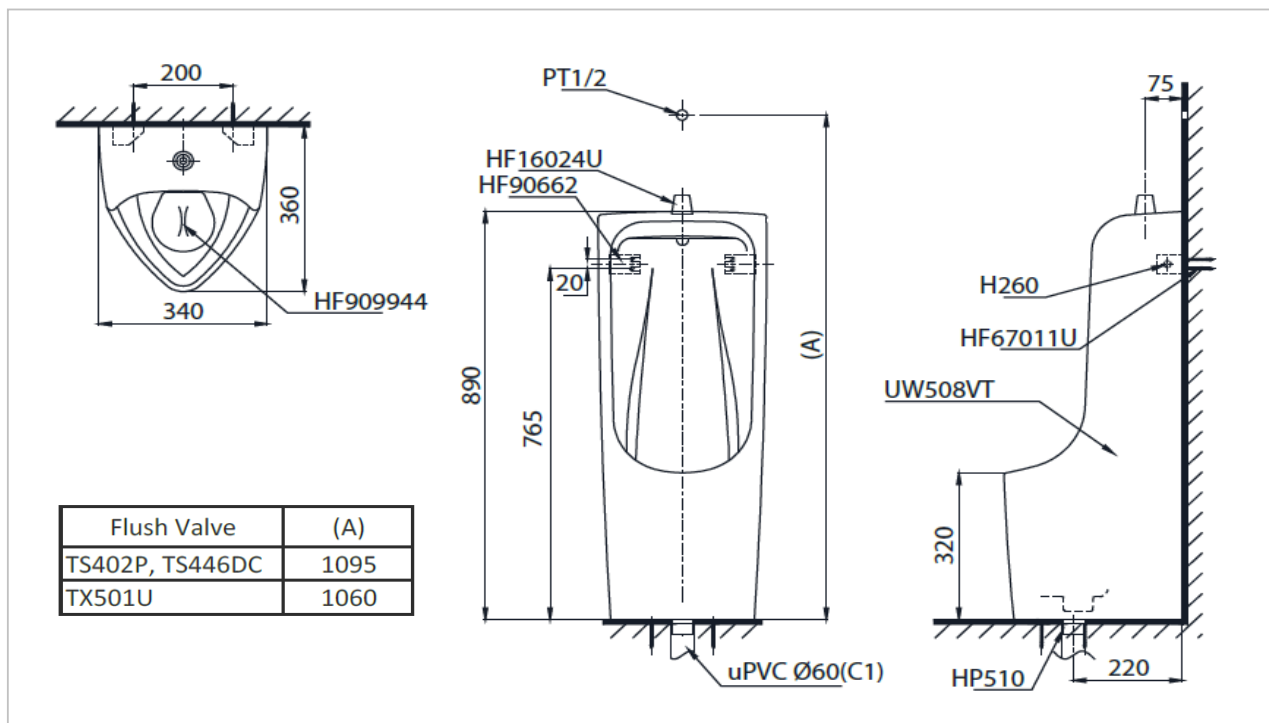

TOTO

URINAL

UW508W/F

Floor Mounted Urinal

Product Features

Size : 340 x 360 x 890 mm.

Suggestion Fittings & Parts

Remark : We reserve the right to change some parts for suitability.