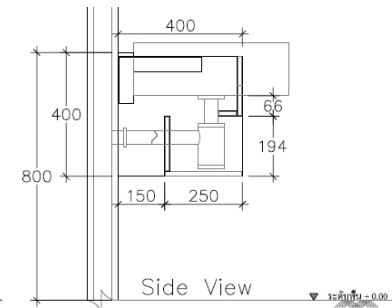

V0270 EDEN H.CABINET C02717

Product descriptions (Feature)

- Material The Cabinet : Plastwood
- Coating : PVC
- Top : Solid Surface (White)
- Color : Sandy Maple
- Set up : 1194UN Iris Formica
- Size : Hanging wall
- Size : 750 x 400 x 400 mm.

Selling Point (Benefit)

- Hanging wall cabinet with storage space
- Convenient and time saving installation
- Strength to use the bathroom.

Advantage

- For C02717 Pavis Wash basin
- 100% Water resistant
- Durable, More density than other.
- Support up to 200 kg with Steel Plate angle bar insight