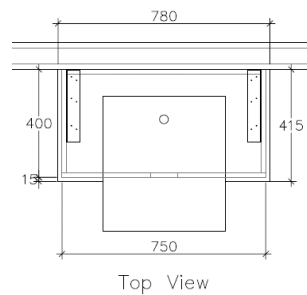

V0270 EDEN H.CABINET C02717

Product descriptions (Feature)

- Material The Cabinet : Plastwood
- Coating : PVC
- Top : Solid Surface (White)
- Color : Sandy Maple
- Set up : 1194UN Iris Formica
- Size : Hanging wall
- Size : 750 x 400 x 400 mm.

Selling Point (Benefit)

- Hanging wall cabinet with storage space
- Convenient and time saving installation
- Strength to use the bathroom.

Advantage

- For C02717 Pavis Wash basin
- 100% Water resistant
- Durable, More density than other.
- Support up to 200 kg with Steel Plate angle bar insight