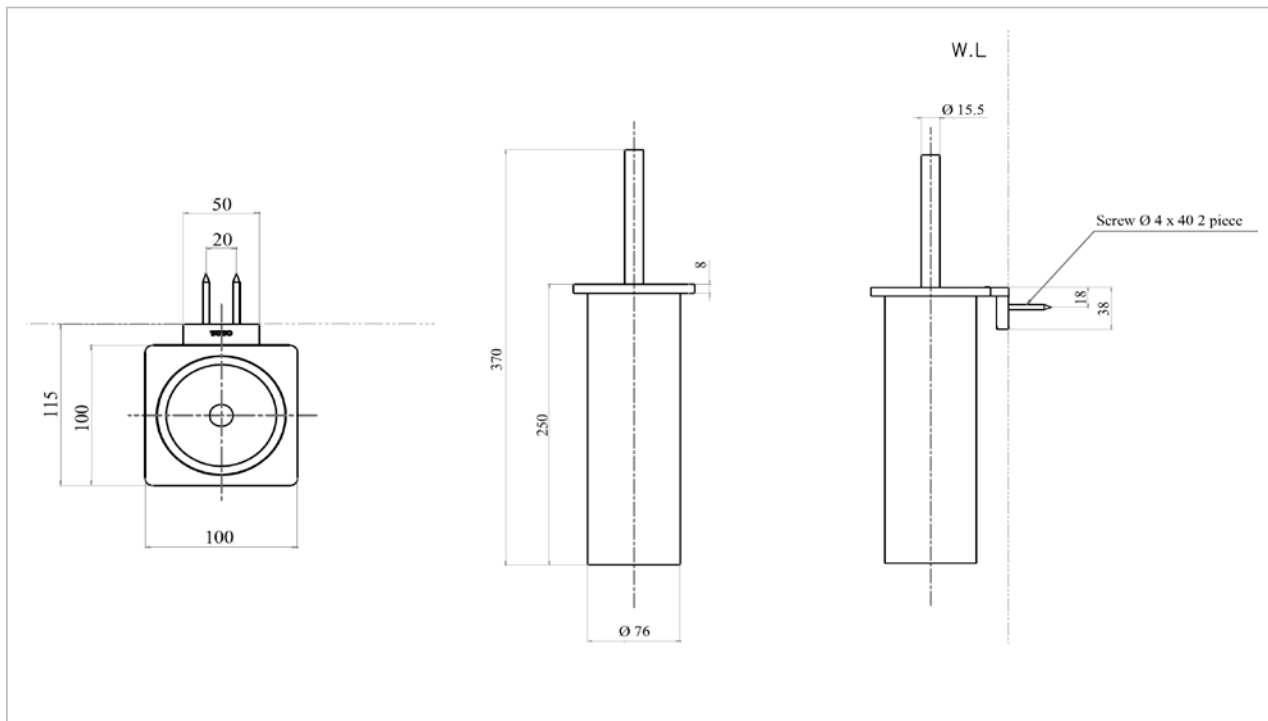

### YAB900

Neorest LE Toilet Brush Holder

### Product Features

Toilet Brush Holder  
size : 100 x 370 x 115 mm.