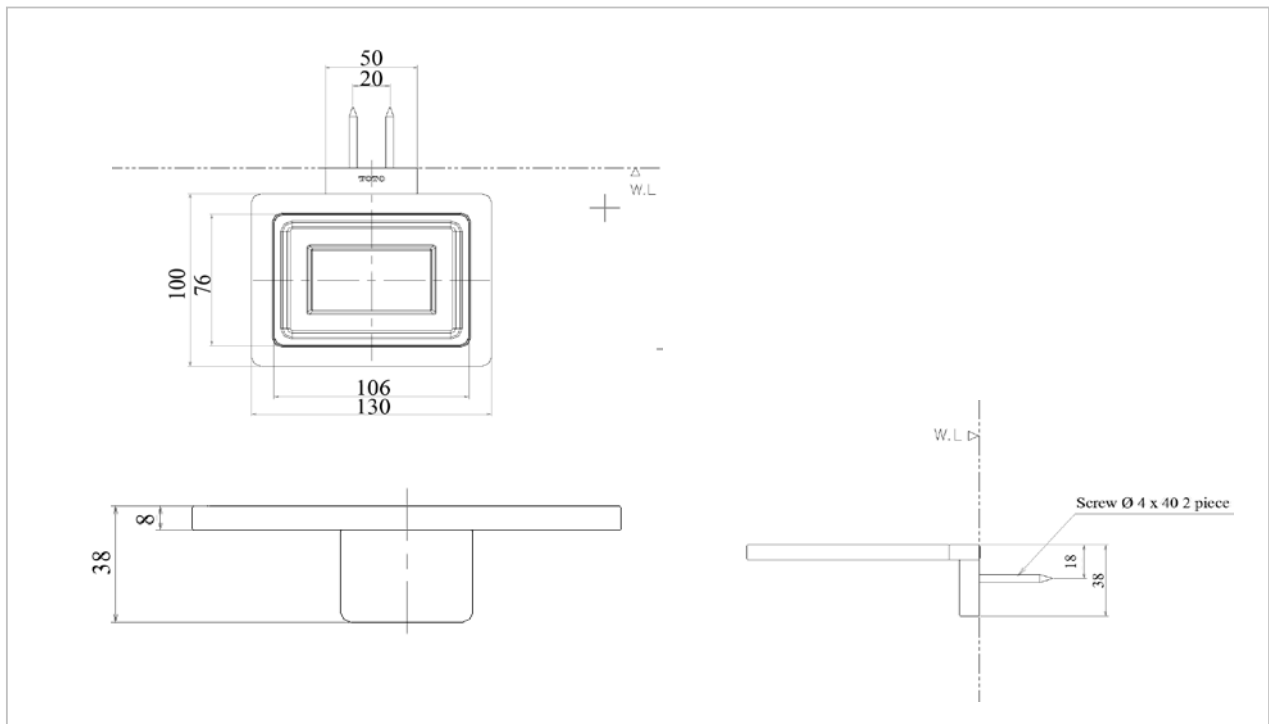

TOTO

ACCESSORIES

YAS900

Neorest LE Soap Holder

Product Features

Soap Holder
size : 130 x 38 x 115 mm.

Suggestion Fittings & Parts

Remark : We reserve the right to change some parts for suitability.