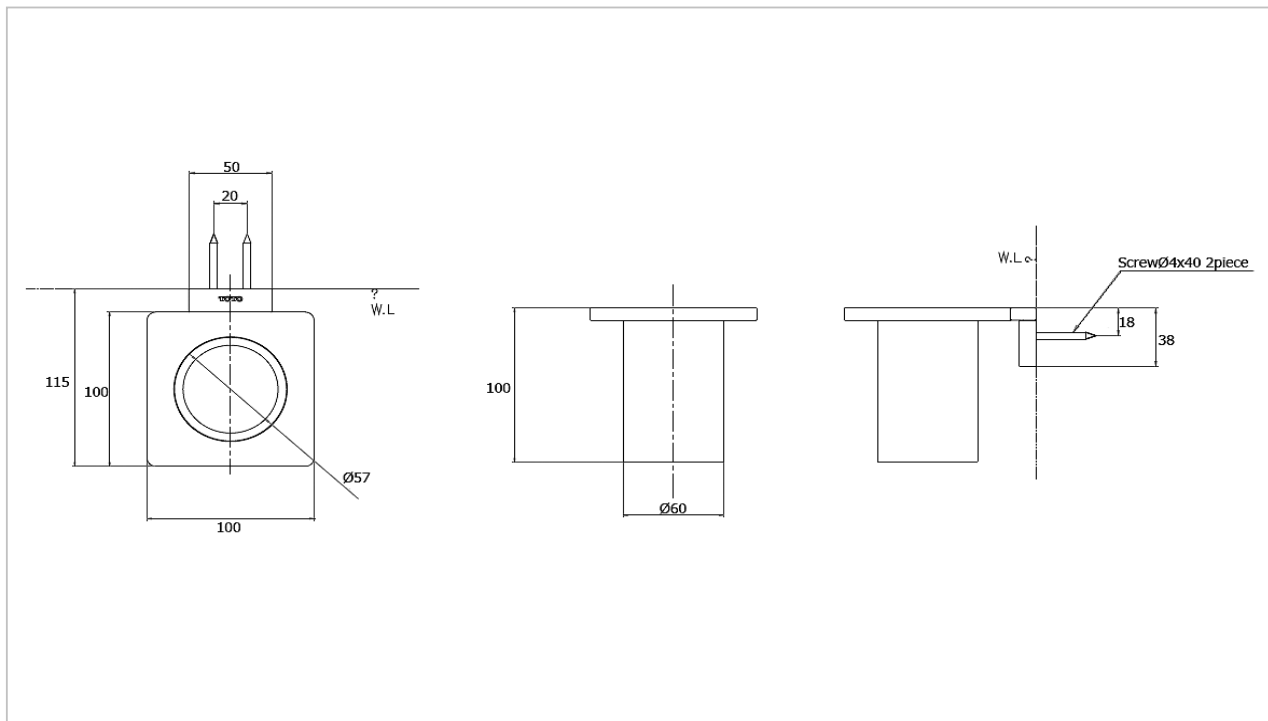

TOTO

ACCESSORIES

YAT900

Neorest LE Toothbrush Holder

Product Features

Toothbrush Holder
size : 100 x 100 x 115 mm.

Suggestion Fittings & Parts

Remark : We reserve the right to change some parts for suitability.