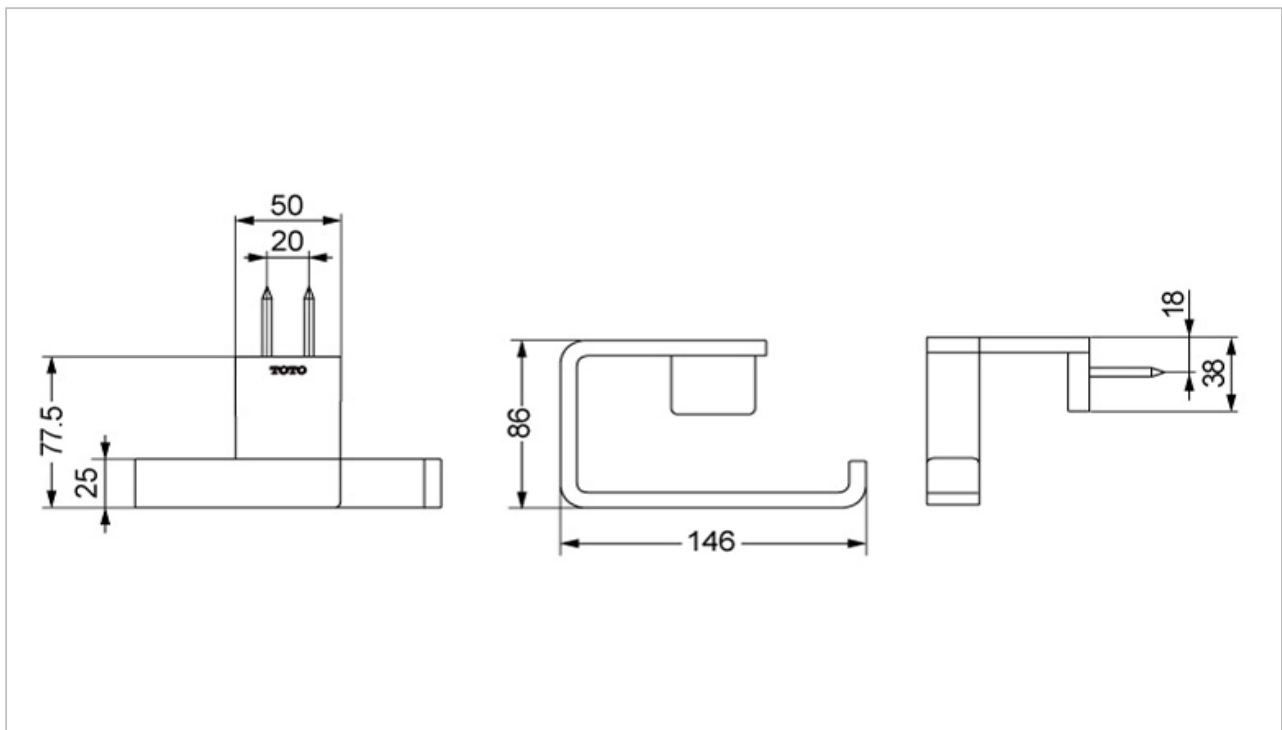

TOTO

ACCESSORIES

YH900

NEOREST LE Series

Product Features

Paper Holder
Size : 146 x 86 x 77.5 mm.

Suggestion Fittings & Parts

Remark : We reserve the right to change some parts for suitability.