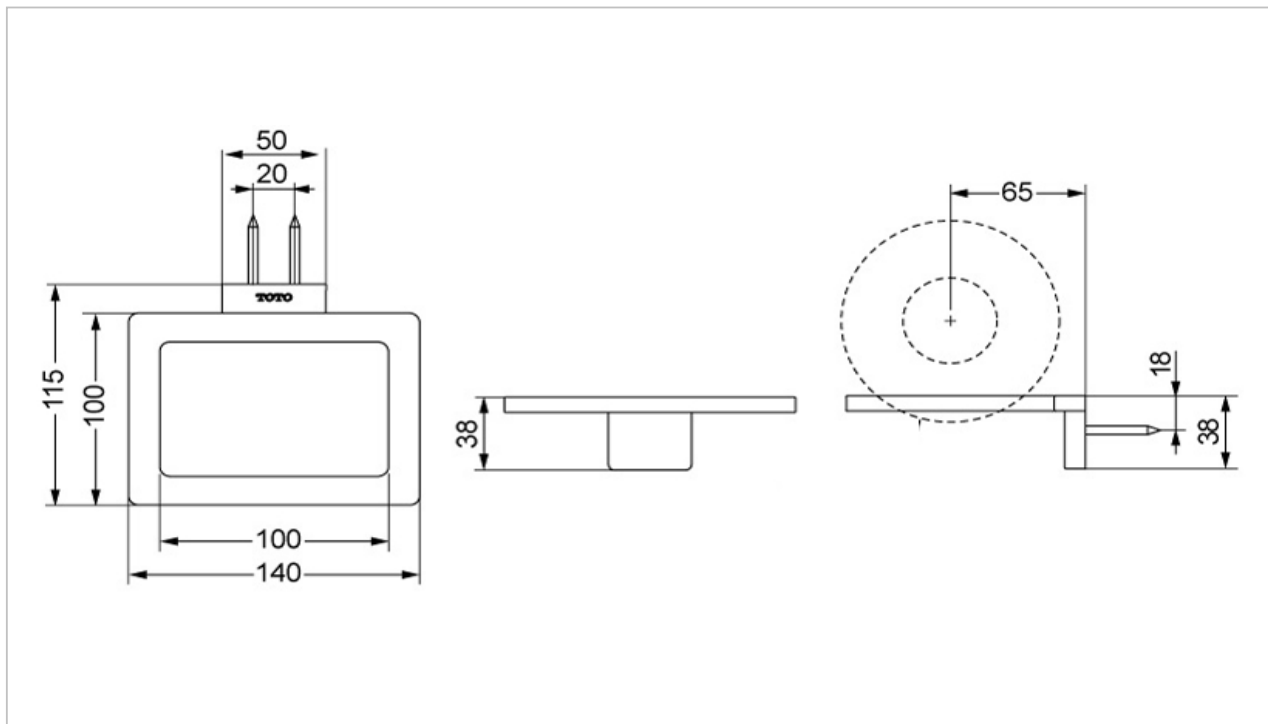

TOTO

ACCESSORIES

YH900P

Neorest LE Spare Paper Holder

Product Features

Spare Paper Holder
size : 140 x 38 x 115 mm.

Suggestion Fittings & Parts

Remark : We reserve the right to change some parts for suitability.